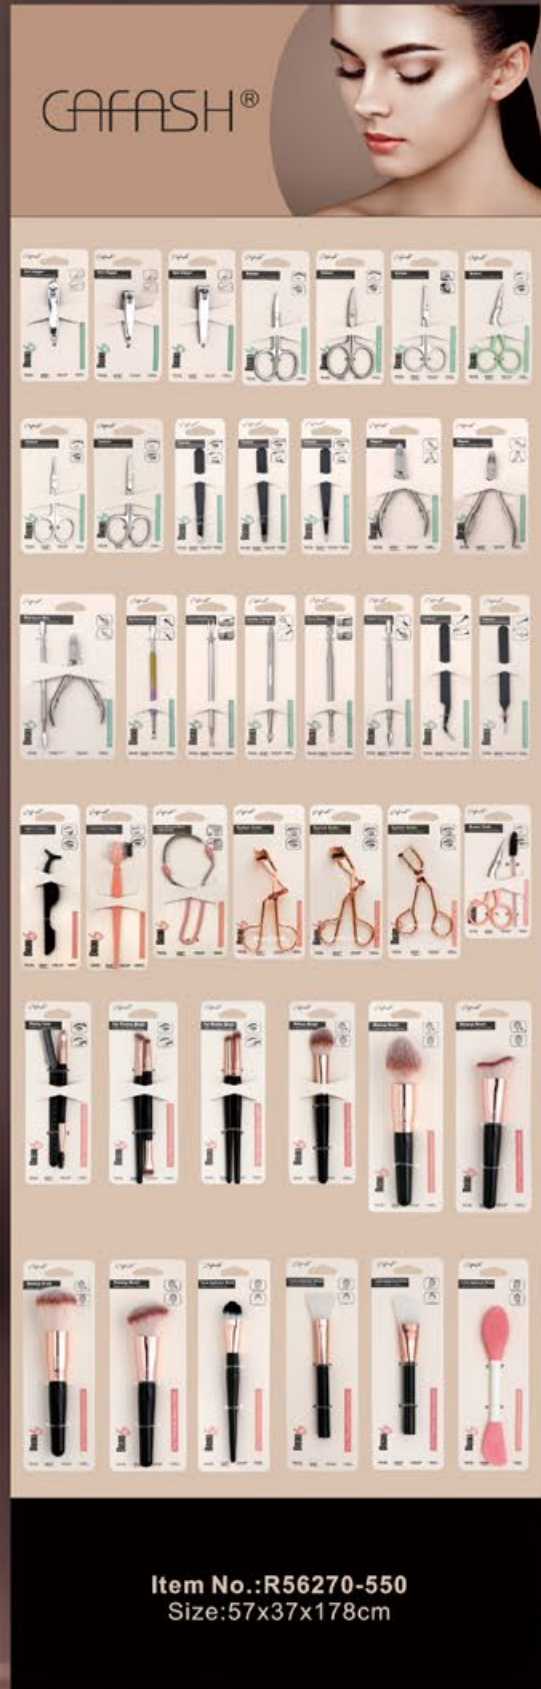

Professional line of the whole cabinet

A

Item No.:R56270-550
Size:57x37x178cm