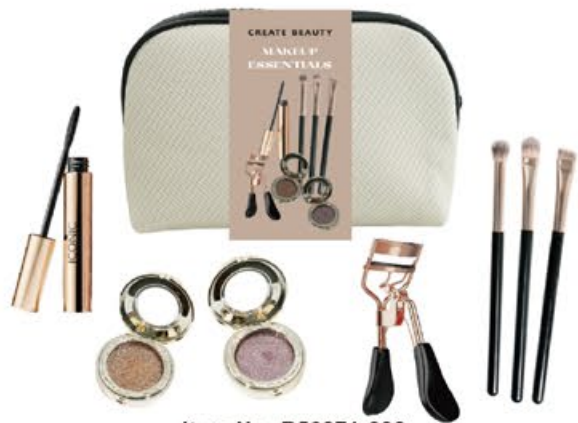

## Makeup set

Item No.:R56271-880  
Size:21.5×15.5×7.5cm

Item No.:R56271-881  
Size:21.5×15.5×7.5cm

Item No.:R56271-882  
Size:21.5×15.5×7.5cm

Item No.:R56271-883  
Size:21.5×15.5×7.5cm