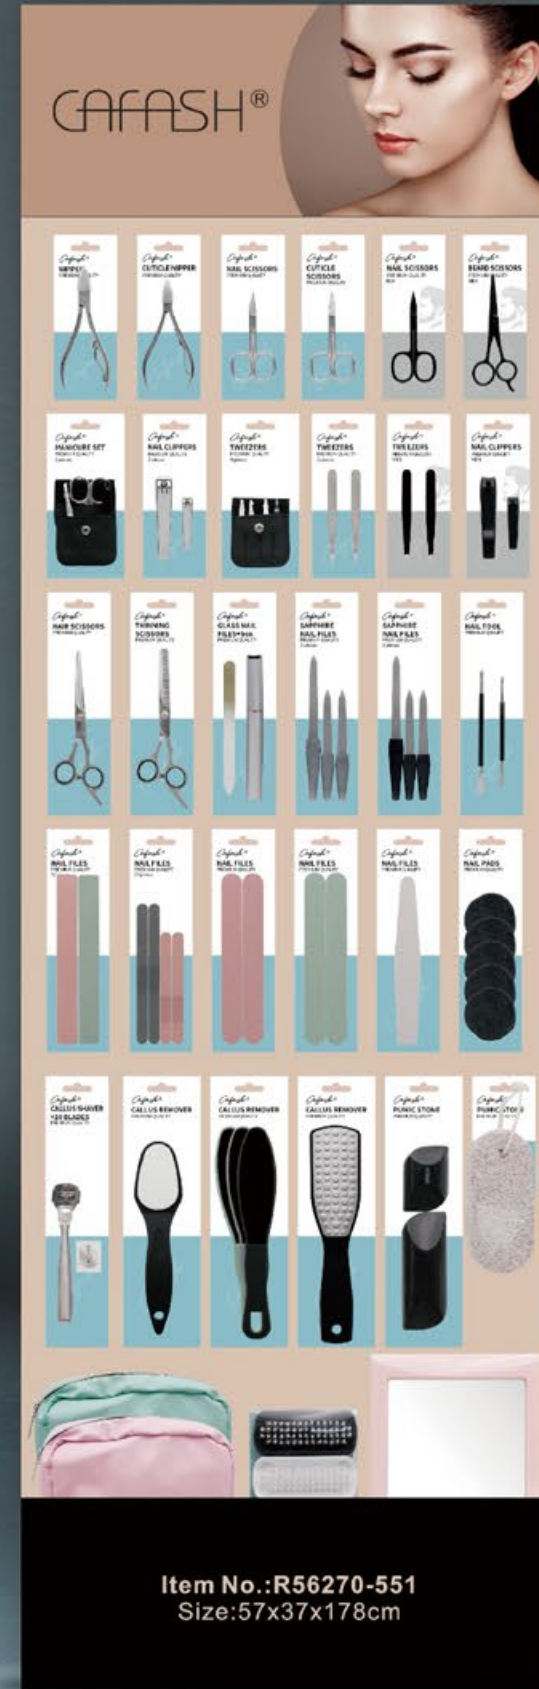

Item No:R56271-197  
Size:9x16x5.7cm

Beauty Care Professional

Beauty Care Professional

# Professional line of the whole cabinet

A

Item No.:R56270-550  
Size:57x37x178cm

We hope to become your one-stop beauty care products supplier

The whole cabinet of professional line joining around CAFASH brand products, have designed and developed the whole cabinet combination of large vertical cabinet and small cash desk display specially for nail salon, eyelash extension professional shop, beauty, hair salon, styling design shop and photo studio and other different scenes.

B

Item No.:R56270-551  
Size:57x37x178cm

We hope to become your one-stop beauty care products supplier

Item No.:R56270-736  
Size:32.5x28x12cm

Item No.:R56270-739  
Size:30x28x12cm

Item No.:R56270-740  
Size:30x28x12cm