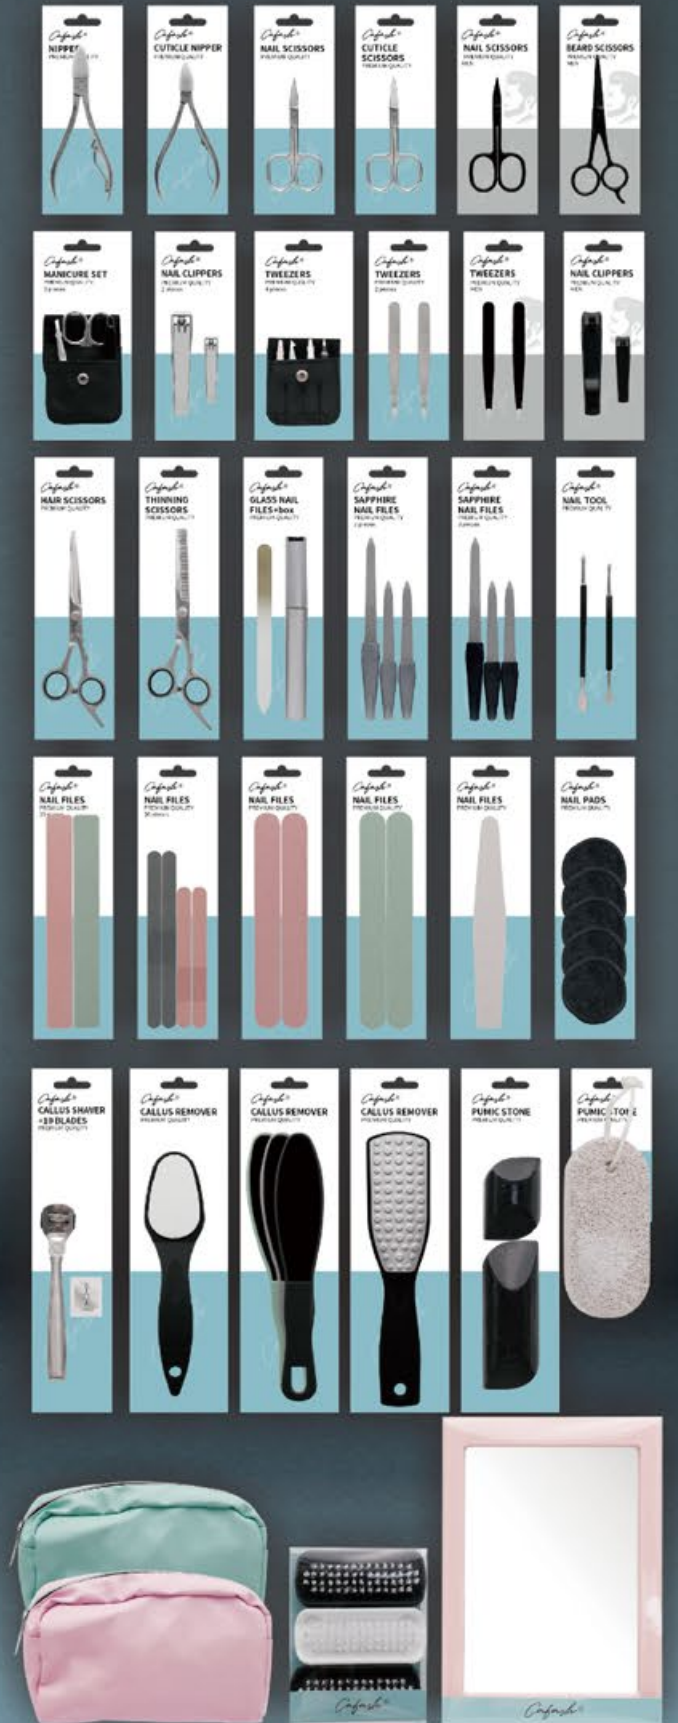

Item No:R56271-197  
Size:9x16x5.7cm

Beauty Care Professional

Beauty Care Professional

# Professional line of the whole cabinet

A

Item No.:R56270-550  
Size:57x37x178cm

We hope to become your one-stop beauty care products supplier

The whole cabinet of professional line joining around CAFASH brand products, have designed and developed the whole cabinet combination of large vertical cabinet and small cash desk display specially for nail salon, eyelash extension professional shop, beauty, hair salon, styling design shop and photo studio and other different scenes.

B

Item No.:R56270-551  
Size:57x37x178cm

We hope to become your one-stop beauty care products supplier

Item No.:R56270-736  
Size:32.5x28x12cm

Item No.:R56270-739  
Size:30x28x12cm

Item No.:R56270-740  
Size:30x28x12cm

# Beauty Tools Set

For brand beauty shops, beauty chain stores, beauty salons, nail and eyelash salons, supermarkets and cashiers, Cafash has launched display cabinets, countertop display cabinets and various sizes of display cabinets that can be freely matched.