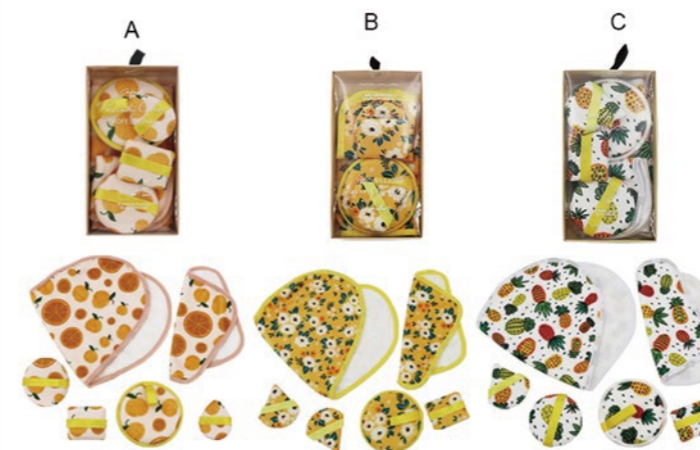

Item No:R56271-36
Size:7.5x1.5x17.7cm

Item No:R56271-33
Size:8.5x1.5x19.5cm

Item No:R56271-34
Size:9x1.5x17.7cm

Item No:R56271-134
Size:11x4.6x15cm

Item No:R56271-135
Size:11x4.6x15cm

Item No:R56271-136
Size:11x17.5cm/28.5x17.5cm

Item No:R56271-137
Size:11x17.5cm/28.5x17.5cm

Item No:R56271-192

Item No:R56271-193

Brush Makeup Brush Set

UPGRADE YOUR BRUSH COLLECTION WITH THESE MUST-HAVE MAKEUP BRUSHES.
These makeup brushes are crafted from luxuriously soft and synthetic fibres that bring out the best in liquid, cream and powder products, for an easy, even and picture-perfect application. The ergonomically designed handles allow for a firm grip so you can define, blend and sculpt with ease.