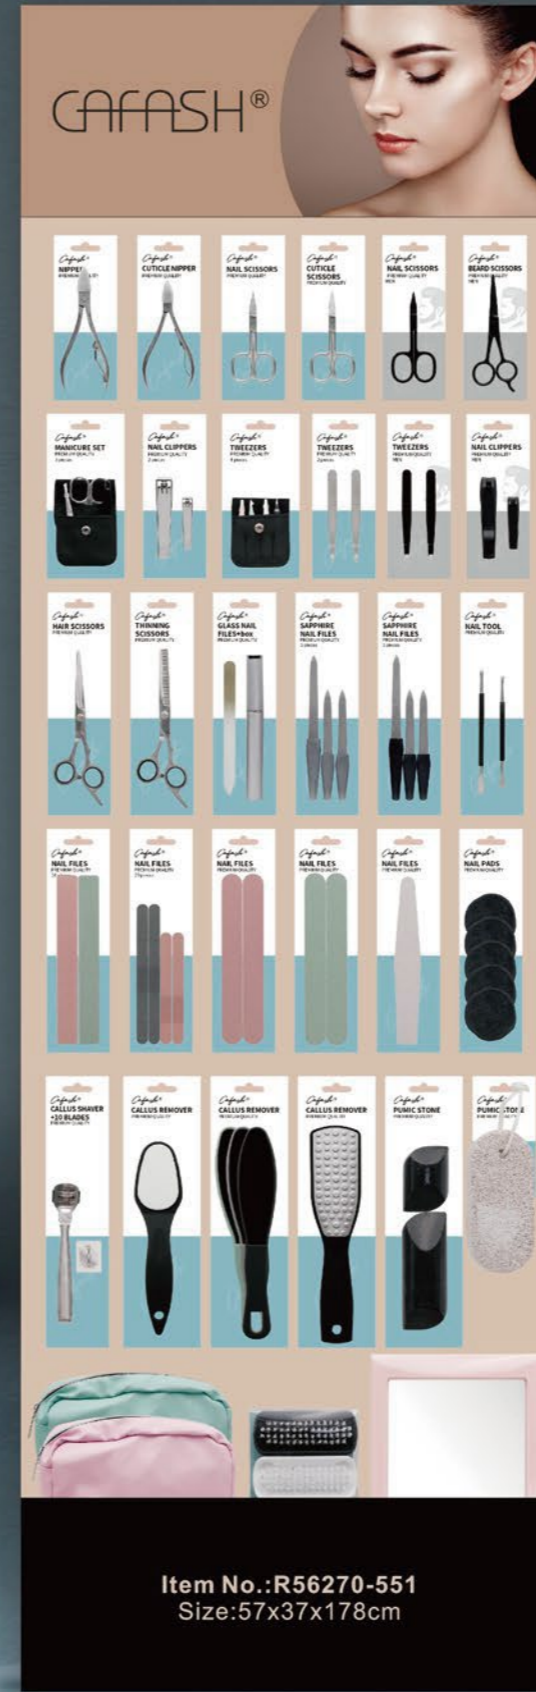

A

Item No.:R56270-550
Size:57x37x178cm

We hope to become your one-stop beauty care products supplier

B

Item No.:R56270-551
Size:57x37x178cm

We hope to become your one-stop beauty care products supplier

Item No.:R85026-13
Size:9.8x5.2cm

Item No.:R85011-86
Size:15.5x6cm

BEST FOR WOMEN/GIRLS HEALTH AND BEAUTY

BEAUTY CARE

Item No.:R85011-35
Size:9.5x4cm

Item No.:R85011-67
Size:7.5x7.5cm

Item No.:R85011-65
Size:10.5x6cm

Item No.:R85011-66
Size:9.5x6cm