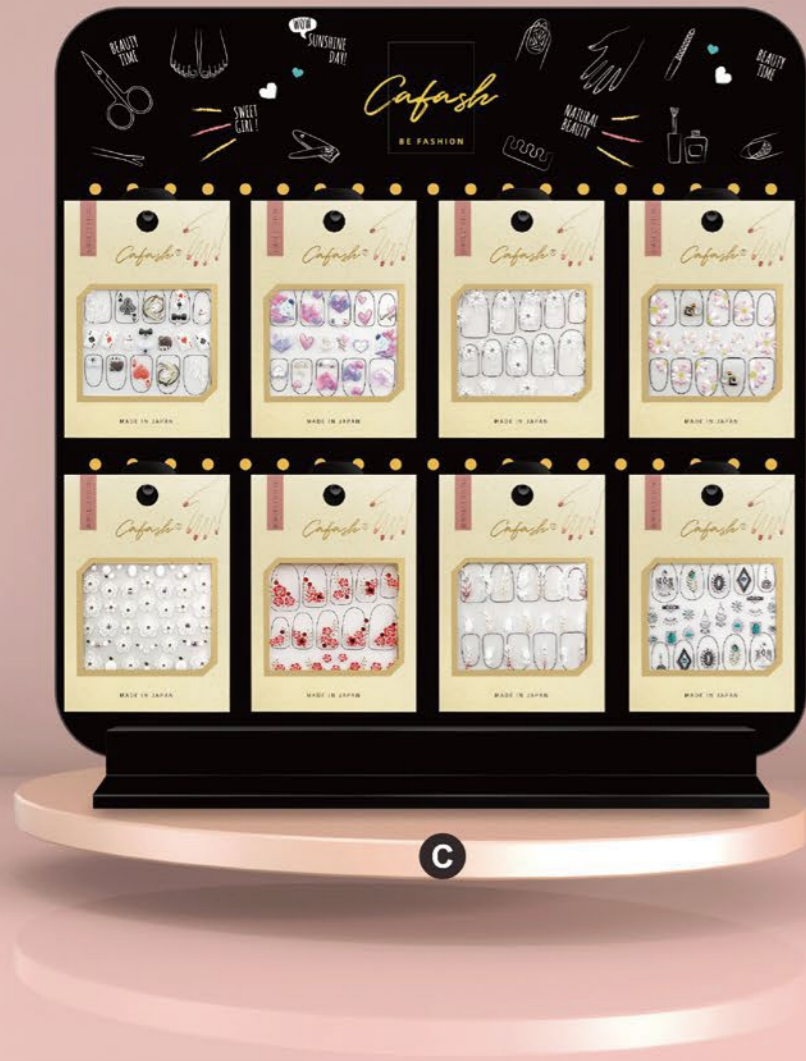

Foundation Brush

Foundation Brush

Facial Cleansing Brush

Clean

Make up
**WITH A UNIQUE
DANCER-SHAPED DESIGN**

Good flawless makeup for powder, liquid, concealer,
cream, blush, concealer, foundation cosmetics.

Item No.:R52455-20

Foundation Brush:DIA.5.1x7.3cm

Facial Cleansing Brush :DIA.5.1x7.7cm

Foundation Brush

Facial Cleansing Brush

Exclusive design patent by Behigh

Customize

For brand beauty shops, beauty chain stores, beauty salons, nail and eyelash salons, supermarkets and cashiers, Cafash has launched display cabinets, countertop display cabinets and various sizes of display cabinets that can be freely matched, and supports drop shipping.

Professional line of the whole cabinet

The whole cabinet of professional line joining around CAFASH brand products, have designed and developed the whole cabinet combination of large vertical cabinet and small cash desk display specially for nail salon, eyelash extension professional shop, beauty, beauty, hair salon, styling design shop and photo studio and other different scenes.

Beauty Tools Set

For brand beauty shops, beauty chain stores, beauty salons, nail and eyelash salons, supermarkets and cashiers, Cafash has launched display cabinets, countertop display cabinets and various sizes of display cabinets that can be freely matched.