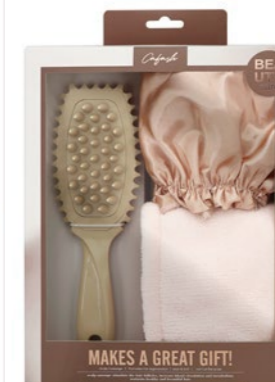

Item No:R56271-110
Size:26.5x6x21cm