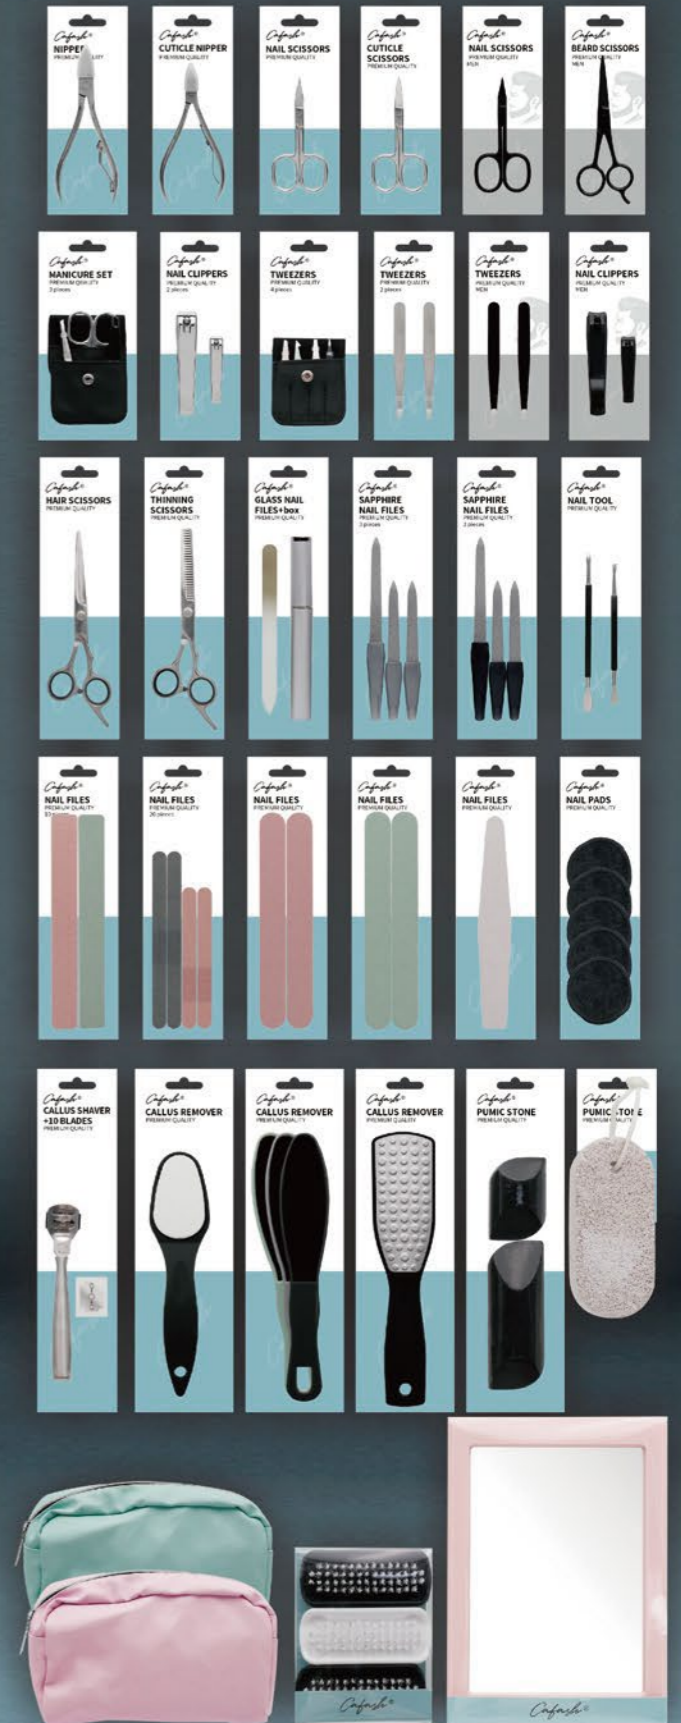

A

Item No.:R56270-550
Size:57x37x178cm

We hope to become your one-stop beauty care products supplier

B

Item No.:R56270-551
Size:57x37x178cm

We hope to become your one-stop beauty care products supplier

Item No.:R85026-13
Size:9.8x5.2cm

Item No.:R85011-86
Size:15.5x6cm

BEST FOR WOMEN/GIRLS HEALTH AND BEAUTY

BEAUTY CARE

Item No.:R85011-35
Size:9.5x4cm

Item No.:R85011-67
Size:7.5x7.5cm

Item No.:R85011-65
Size:10.5x6cm

Item No.:R85011-66
Size:9.5x6cm