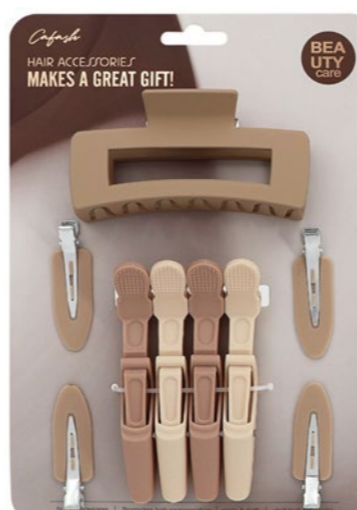

Item No:R56271-126
Size:17x24cm