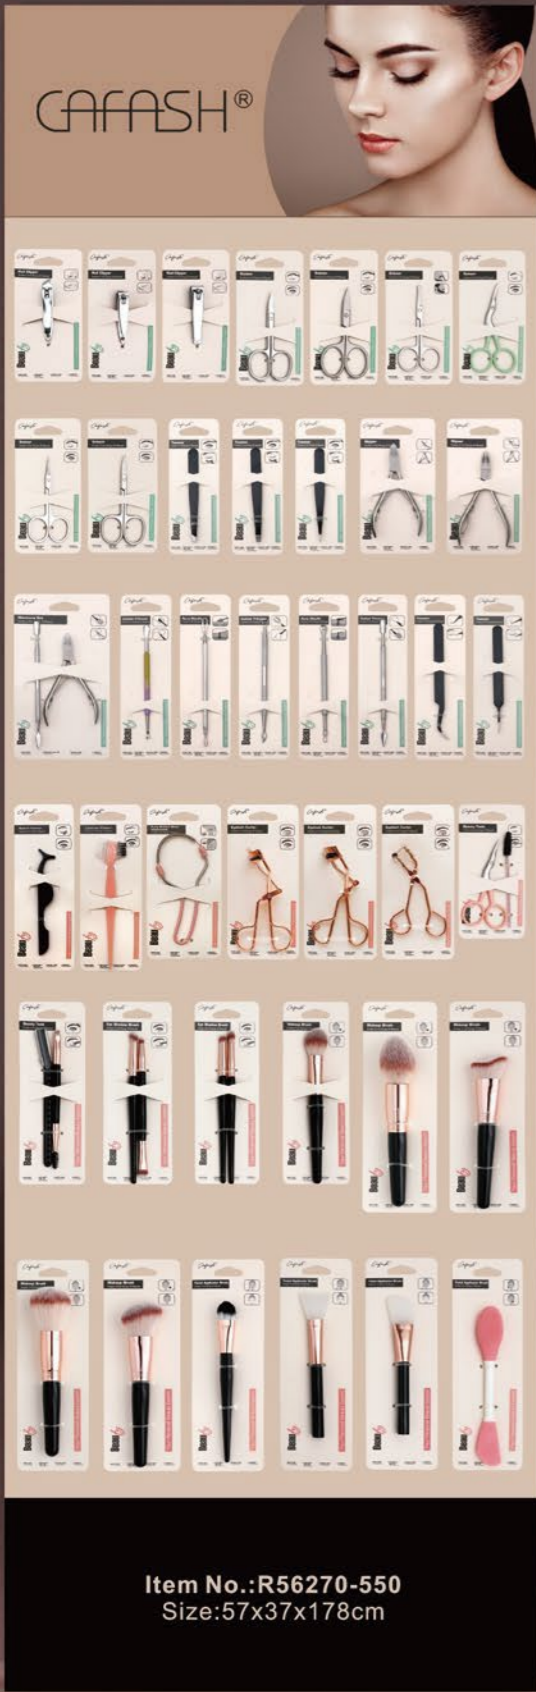

Item No.:R56270-750
Size:17x6.5x1.6cm

Item No.:R56270-747
Size:17x6.5x1.6cm

Item No.:R56270-748
Size:17x6.5x1.6cm

Professional line of the whole cabinet

The whole cabinet of professional line joining around CAFASH brand products, have designed and developed the whole cabinet combination of large vertical cabinet and small cash desk display specially for nail salon, eyelash extension professional shop, beauty, beauty, hair salon, styling design shop and photo studio and other different scenes.

A

Item No.:R56270-550
Size:57x37x178cm

We hope to become your one-stop beauty care products supplier

B

Item No.:R56270-551
Size:57x37x178cm

We hope to become your one-stop beauty care products supplier

Item No.:R85026-13
Size:9.8x5.2cm