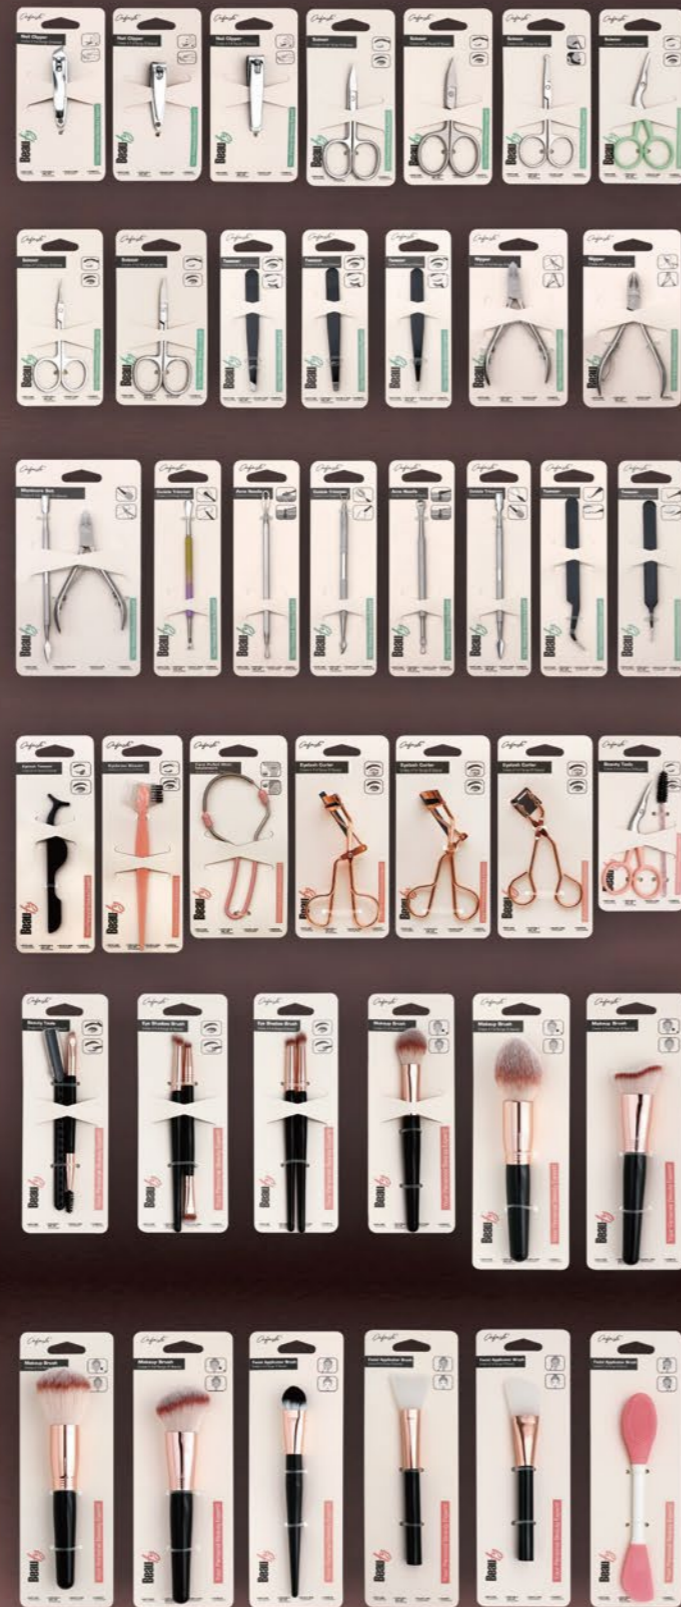

Item No.:R56270-750
Size:17x6.5x1.6cm

Item No.:R56270-747
Size:17x6.5x1.6cm

Item No.:R56270-748
Size:17x6.5x1.6cm

Professional line of the whole cabinet

The whole cabinet of professional line joining around CAFASH brand products, have designed and developed the whole cabinet combination of large vertical cabinet and small cash desk display specially for nail salon, eyelash extension professional shop, beauty, beauty, hair salon, styling design shop and photo studio and other different scenes.

A

Item No.:R56270-550
Size:57x37x178cm

We hope to become your one-stop beauty care products supplier

B

Item No.:R56270-551
Size:57x37x178cm

We hope to become your one-stop beauty care products supplier

Item No.:R85026-13
Size:9.8x5.2cm