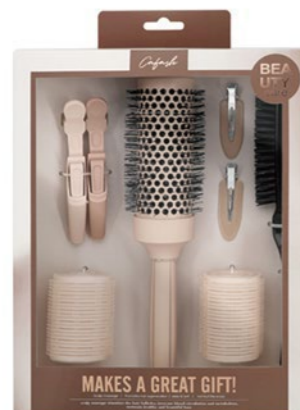

Item No.:M20423-100
Size:8.5x17cm

Exclusive design patent by Behigh

Seashell Hair Brush

Designed with a non-slip handle and soft bristles. The girls' Hair Brush is friendly enough to help little hands hold easily and reduce damage to hair.

Item No.:M20423-100
Size:8.5x17cm

Exclusive Design Patent By Behigh

Soft kids' hair brushes are sure to bring a smile to your child's face, make your girl happy, and add some fun to life.

CLOSE TO NATURE

Item No.:R56400-3 GFC-03
Szie:24x13.5x4cm
Hair brush set

Item No.:R56400-4 GFC-04
Szie:12x7.5cm
Hair accessories

Item No:R56271-105
Size:26.5x6x21cm

Item No:R56271-108
Size:26.5x6x21cm

Item No:R56271-107
Size:26.5x6x21cm