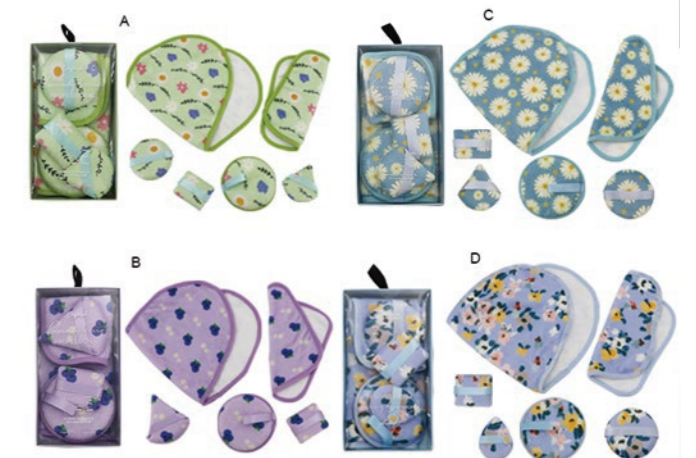

Item No:R56271-42
Size:19.5x1.6x15cm

Item No:R56271-41
Size:19.5x1.6x15cm

Item No:R56271-45
Size:12.7x17cm

Item No:R56271-40
Size:15x1x14cm

Item No:R56271-44
Size:10x1x17cm

Item No:R56271-35
Size:7.5x1.5x17.7cm

Item No:R56271-36
Size:7.5x1.5x17.7cm

Item No:R56271-33
Size:8.5x1.5x19.5cm

Item No:R56271-34
Size:9x1.5x17.7cm

Item No:R56271-134
Size:11x4.6x15cm

Item No:R56271-135
Size:11x4.6x15cm

Item No:R56271-136
Size:11x17.5cm/28.5x17.5cm

Item No:R56271-137
Size:11x17.5cm/28.5x17.5cm

Item No:R56271-192

Item No:R56271-193

Brush Makeup Brush Set

UPGRADE YOUR BRUSH COLLECTION WITH THESE MUST-HAVE MAKEUP BRUSHES.
These makeup brushes are crafted from luxuriously soft and synthetic fibres that bring out the best in liquid, cream and powder products, for an easy, even and picture-perfect application. The ergonomically designed handles allow for a firm grip so you can define, blend and sculpt with ease.