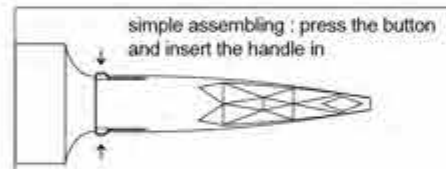

ASSEMBLING INSTRUCTION:

DETACHABLE HAIR BRUSH

Build Your Own Value Set

It allows you create a set just right for you by mixing and matching sizes and sets. The Value Set allows you to purchase one Full Set of any size along with one Add On of any size for less - giving you 4 rollers and a universal handle. It is the detachable round brush styling tool that allows you to achieve a salon quality blow-out at home. It's easy to use as a conventional round brush and produces results consistent with today's hottest hairstyle trends - body, volume and loose flowing curls. Unlike other tools that require you to dry before styling, it allows you to dry and style all in one step. With it, you can achieve the look you need by the time your hair is dry and cool. With a detachable handle that turns brush heads into rollers, it allows each section of hair to cool and set while you continue styling.

Heat is what alters the molecular bonds in your hair and permits a temporary change in shape (straight to curled), but it is the cooling of the hair that allows the new shape (the curl) to be retained. After drying a section of hair with your blow dryer, simply detach the brush barrel and allow your hair to cool while you attach the handle to the next brush barrel and move on to the next section of hair.