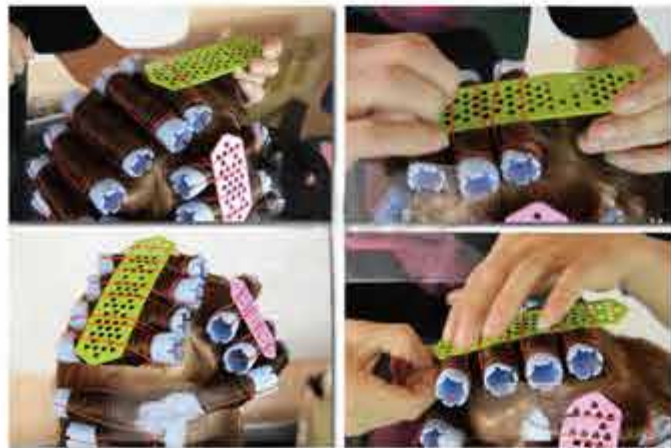

**BEAUTY SALON SPICAL
SIMPLE AND PRACTICAL CONVENIENCE**