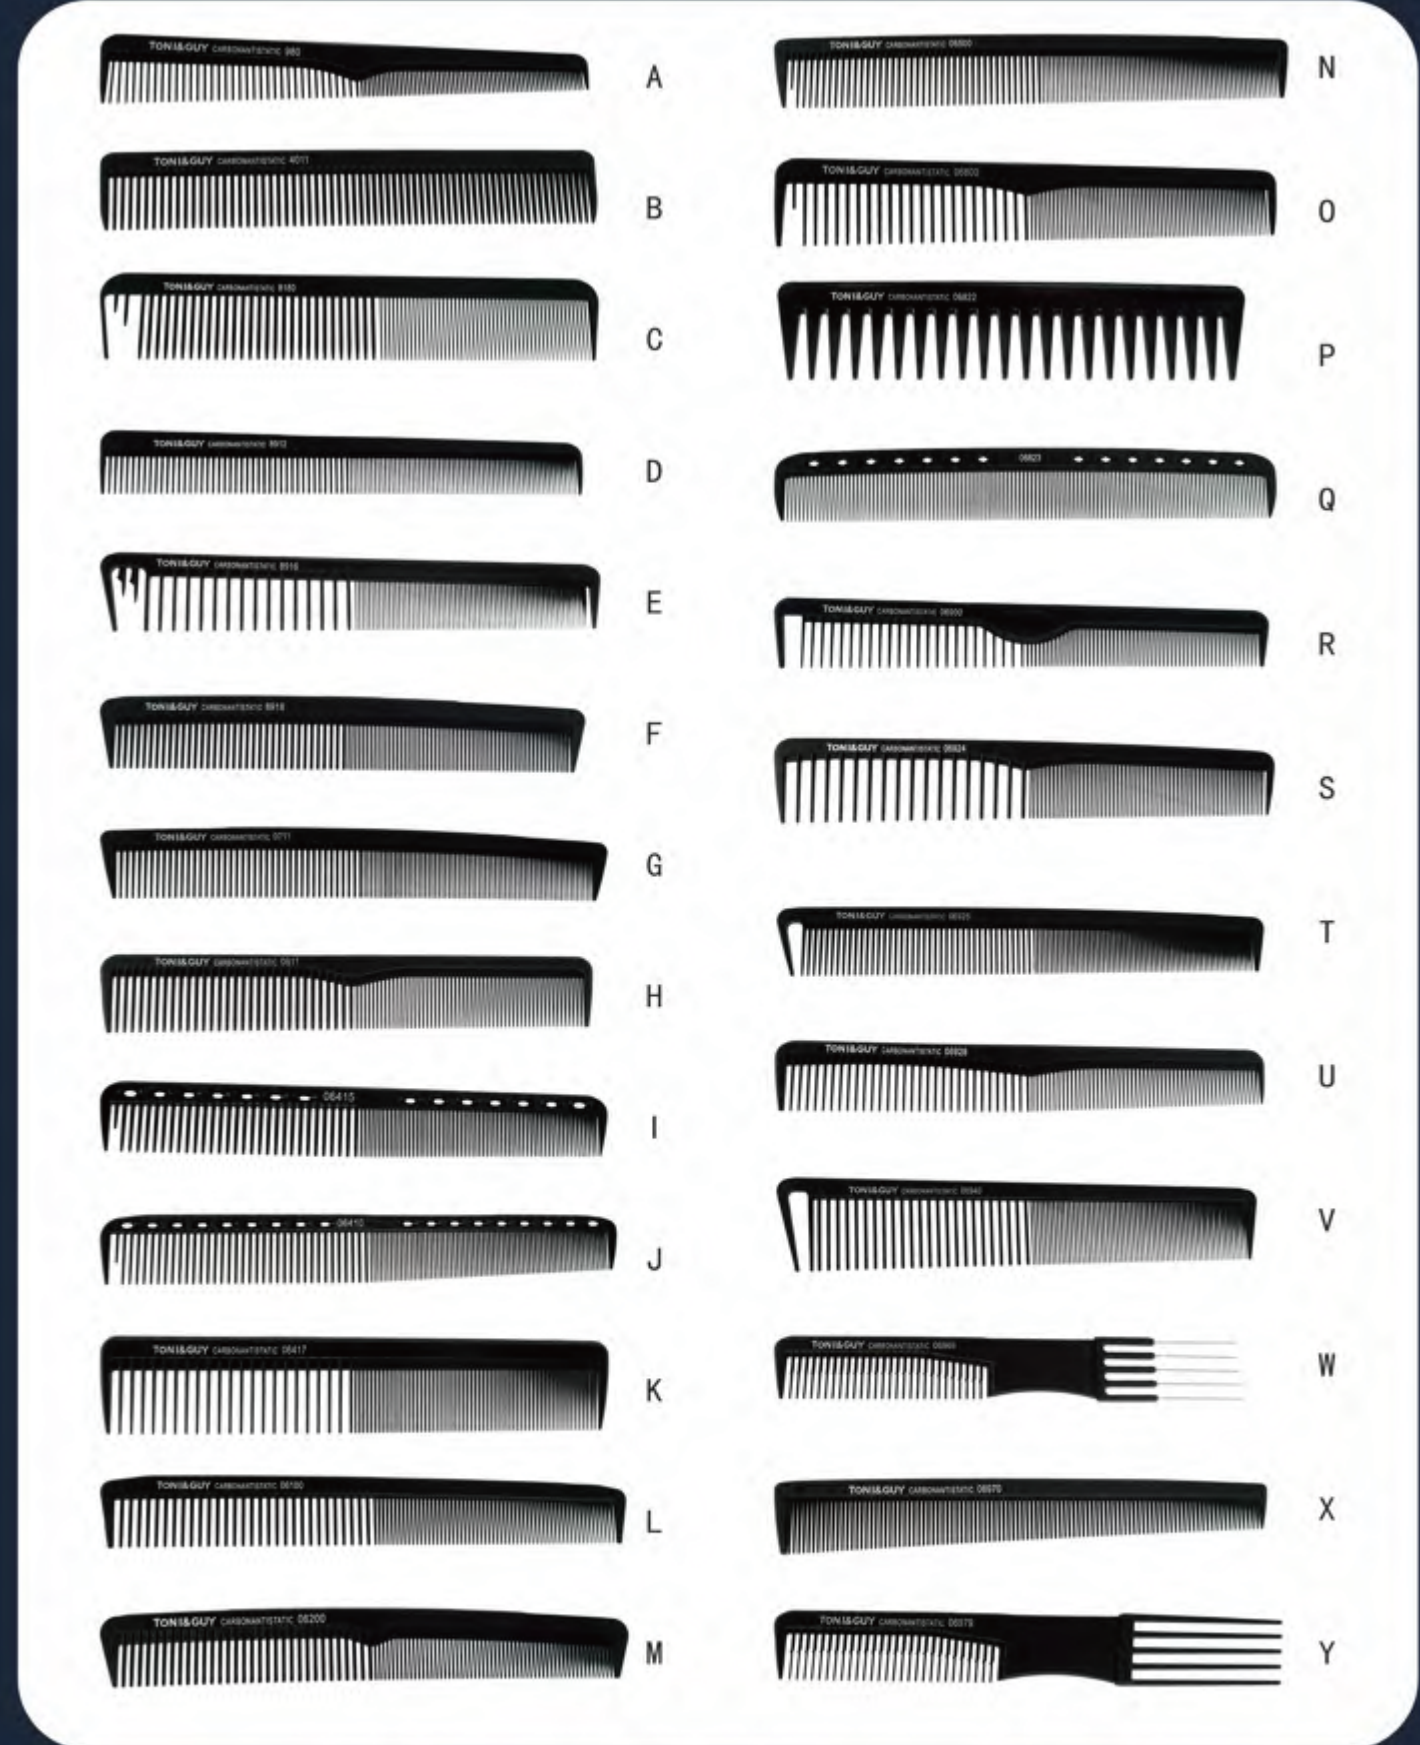

R76414

A:18.5x2.5x0.3cm/10g	H:18.2x2.9x0.25cm/10g	O:18x3x0.35cm/10g	V:21.5x4x0.4cm/15g
B:18.3x2.8x0.35cm/14g	I:18.3x2.5x0.4cm/8.5g	P:19.1x4x0.7cm/29.4g	W:19x2.5x0.4cm/13g
C:22x3.8x0.3cm/16g	J:22x3x0.6cm/12.6g	Q:22.3x3.2x0.25cm/14g	X:19x2.8x0.4cm/16g
D:21x2.7x0.3cm/12g	K:19.2x3.7x0.3cm/15.9g	R:21x2.9x0.5cm/16g	Y:19x2.5x0.4cm/13g
E:20x3x0.4cm/17g	L:22x2.8x0.4cm/14g	S:18x3x0.3cm/12g	
F:19.3x2.9x0.35cm/18.1g	M:18x2.5x0.4cm/11g	T:22.5x3.1x0.4cm/20g	
G:22x3x0.5cm/17g	N:21.7x3x0.4cm/16g	U:18x3x0.3cm/10g