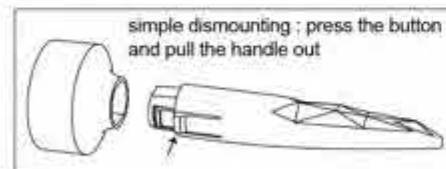

ASSEMBLING INSTRUCTION:

DETACHABLE HAIR BRUSH

Build Your Own Value Set

It allows you create a set just right for you by mixing and matching sizes and sets. The Value Set allows you to purchase one Full Set of any size along with one Add On of any size for less - giving you 4 rollers and a universal handle. It is the detachable round brush styling tool that allows you to achieve a salon quality blow-out at home. It's easy to use as a conventional round brush and produces results consistent with today's hottest hairstyle trends - body, volume and loose flowing curls. Unlike other tools that require you to dry before styling, it allows you to dry and style all in one step. With it, you can achieve the look you need by the time your hair is dry and cool. With a detachable handle that turns brush heads into rollers, it allows each section of hair to cool and set while you continue styling.

Heat is what alters the molecular bonds in your hair and permits a temporary change in shape (straight to curled), but it is the cooling of the hair that allows the new shape (the curl) to be retained. After drying a section of hair with your blow dryer, simply detach the brush barrel and allow your hair to cool while you attach the handle to the next brush barrel and move on to the next section of hair.