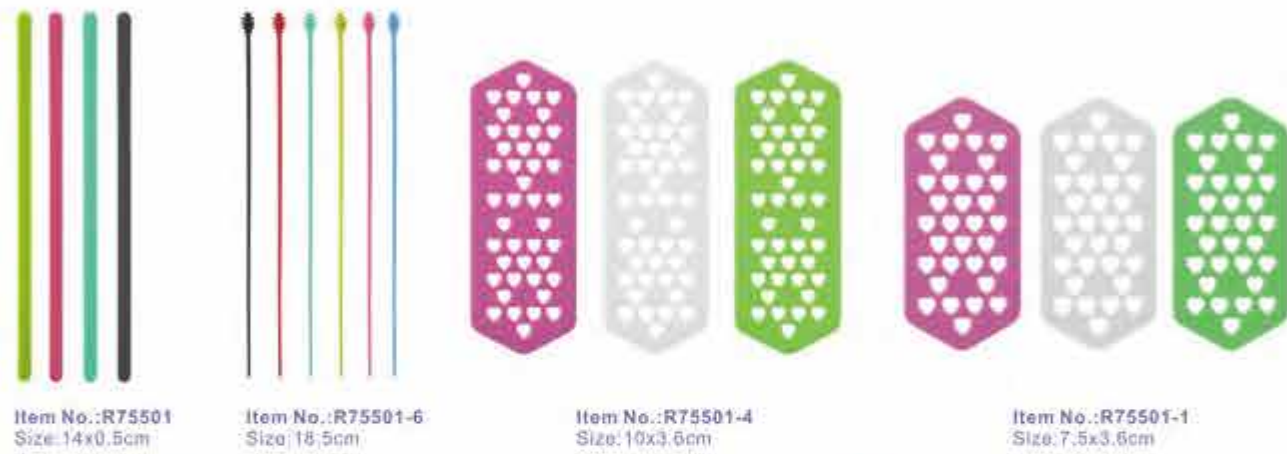

**BEAUTY SALON SPICAL
SIMPLE AND PRACTICAL CONVENIENCE**