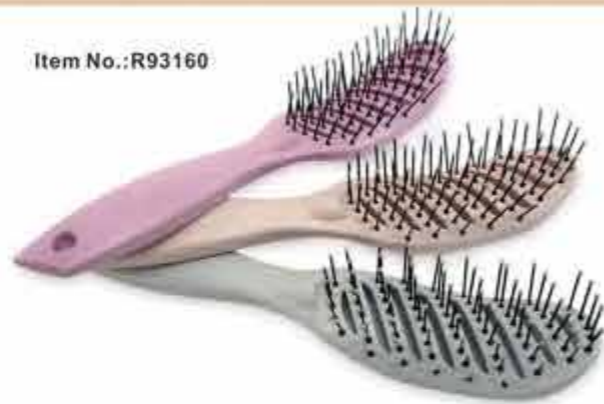

Item No.:R93160

Item No.:R93160