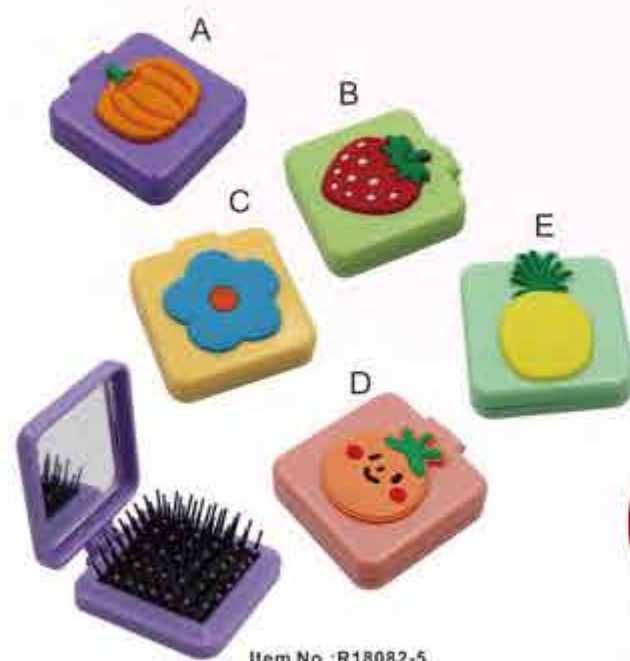

Item No.:R89277
Size:A:7x12cm
B:7x12m
C:16x8.5cm
Hair brush

Hair Brush

Anti-static design, prevent hair from static damage, make hair healthy and silky, exquisite appearance, practical, comfortable, good feeling. Effectively comb the knotted hair. It can also comb through hair and enhance the resilience of your hair. Suitable for long hair, medium hair and short hair, straight hair, curling hair, also for dry and wet hair use.

Item No.:R89120-16
Size:14.5x5.5x2.5cm
Hair brush

Item No.:R89071-83
Size:13.5x7.5cm
Hair brush

Item No.:R89071-84
Size:13.5x8.5cm
Hair brush

Mirror & Comb

The small portable fashion, easy to carry. Can effectively massage your scalp. Accelerate blood circulation and relieve stress.

Item No.:R18082-5
Size:6.5x6.5x2cm
Mirror&comb

Item No.:R18083-1
Size:DIA7.5x3cm
Mirror&comb

RAINBOW MAGIC HAIR BRUSH

*Makes hair shiny black, shiny hair distributed over the natural, the hair becomes very obedient, and shiny.
Can easily remove the hair, dust, grease on the scalp, dandruff, and to clear the hair cells, to avoid congestion, prevent hair loss.
More in-depth bristle hair root, scalp massage stimulates the hair follicles, increase blood circulation and metabolism, maintain healthy and beautiful hair.*