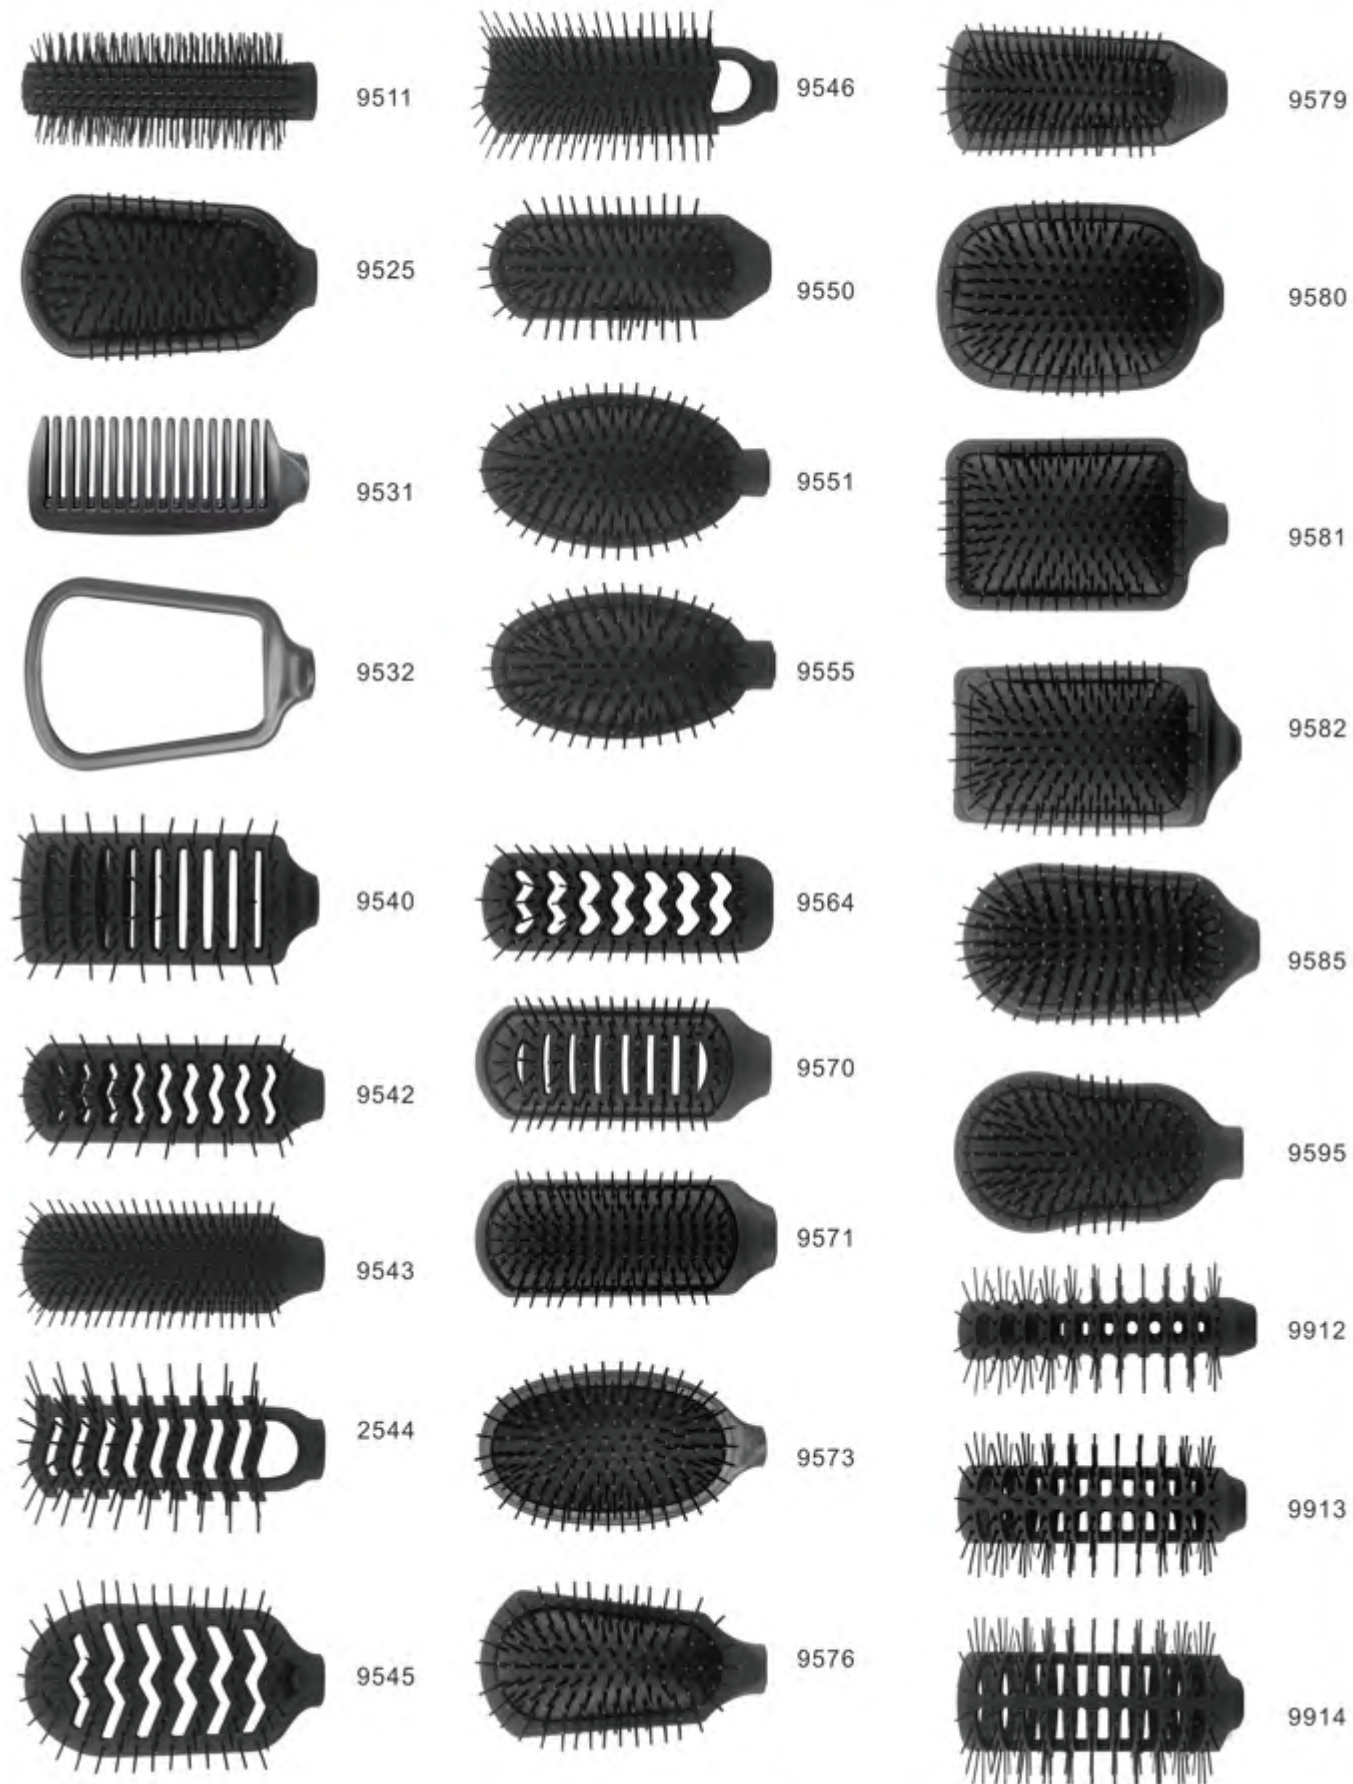

Item No.:R77109
Size:100x75cm
Salon Cape

Item No.:R77110
Size:100x75cm
Salon Cape

Item No.:R77113-1
Size:70x70cm
Cape

Item No.:R77114
Size:70x80cm

Item No.:R77117
Size:70x60cm

Item No.:R77111
Size:100x75cm
Salon Cape

Item No.:R77113
Size:DIA 60cm
Salon Cape

Item No.:R77115
Size:70x50cm

Item No.:R77116
Size:70x60cm

Item No.:R77122
Size:75x60cm

Item No.:R77123
Size:90x38cm

Item No.:R77059
Size:91x68.6cm
Shampoo Cape
Material:PVC Hawcut Cloth

Item No.:R77053
Size:86x110cm
Salon Cape
Material:LDPE Disposable

Item No.:R77055
Size:137x91.4cm
Salon Cape
Material:PVC Hawcut Cloth

HEAD SERIES

PROFESSIONAL QUALITY HAIRBRUSHES

HANDLE SERIES

PROFESSIONAL QUALITY HAIRBRUSHES