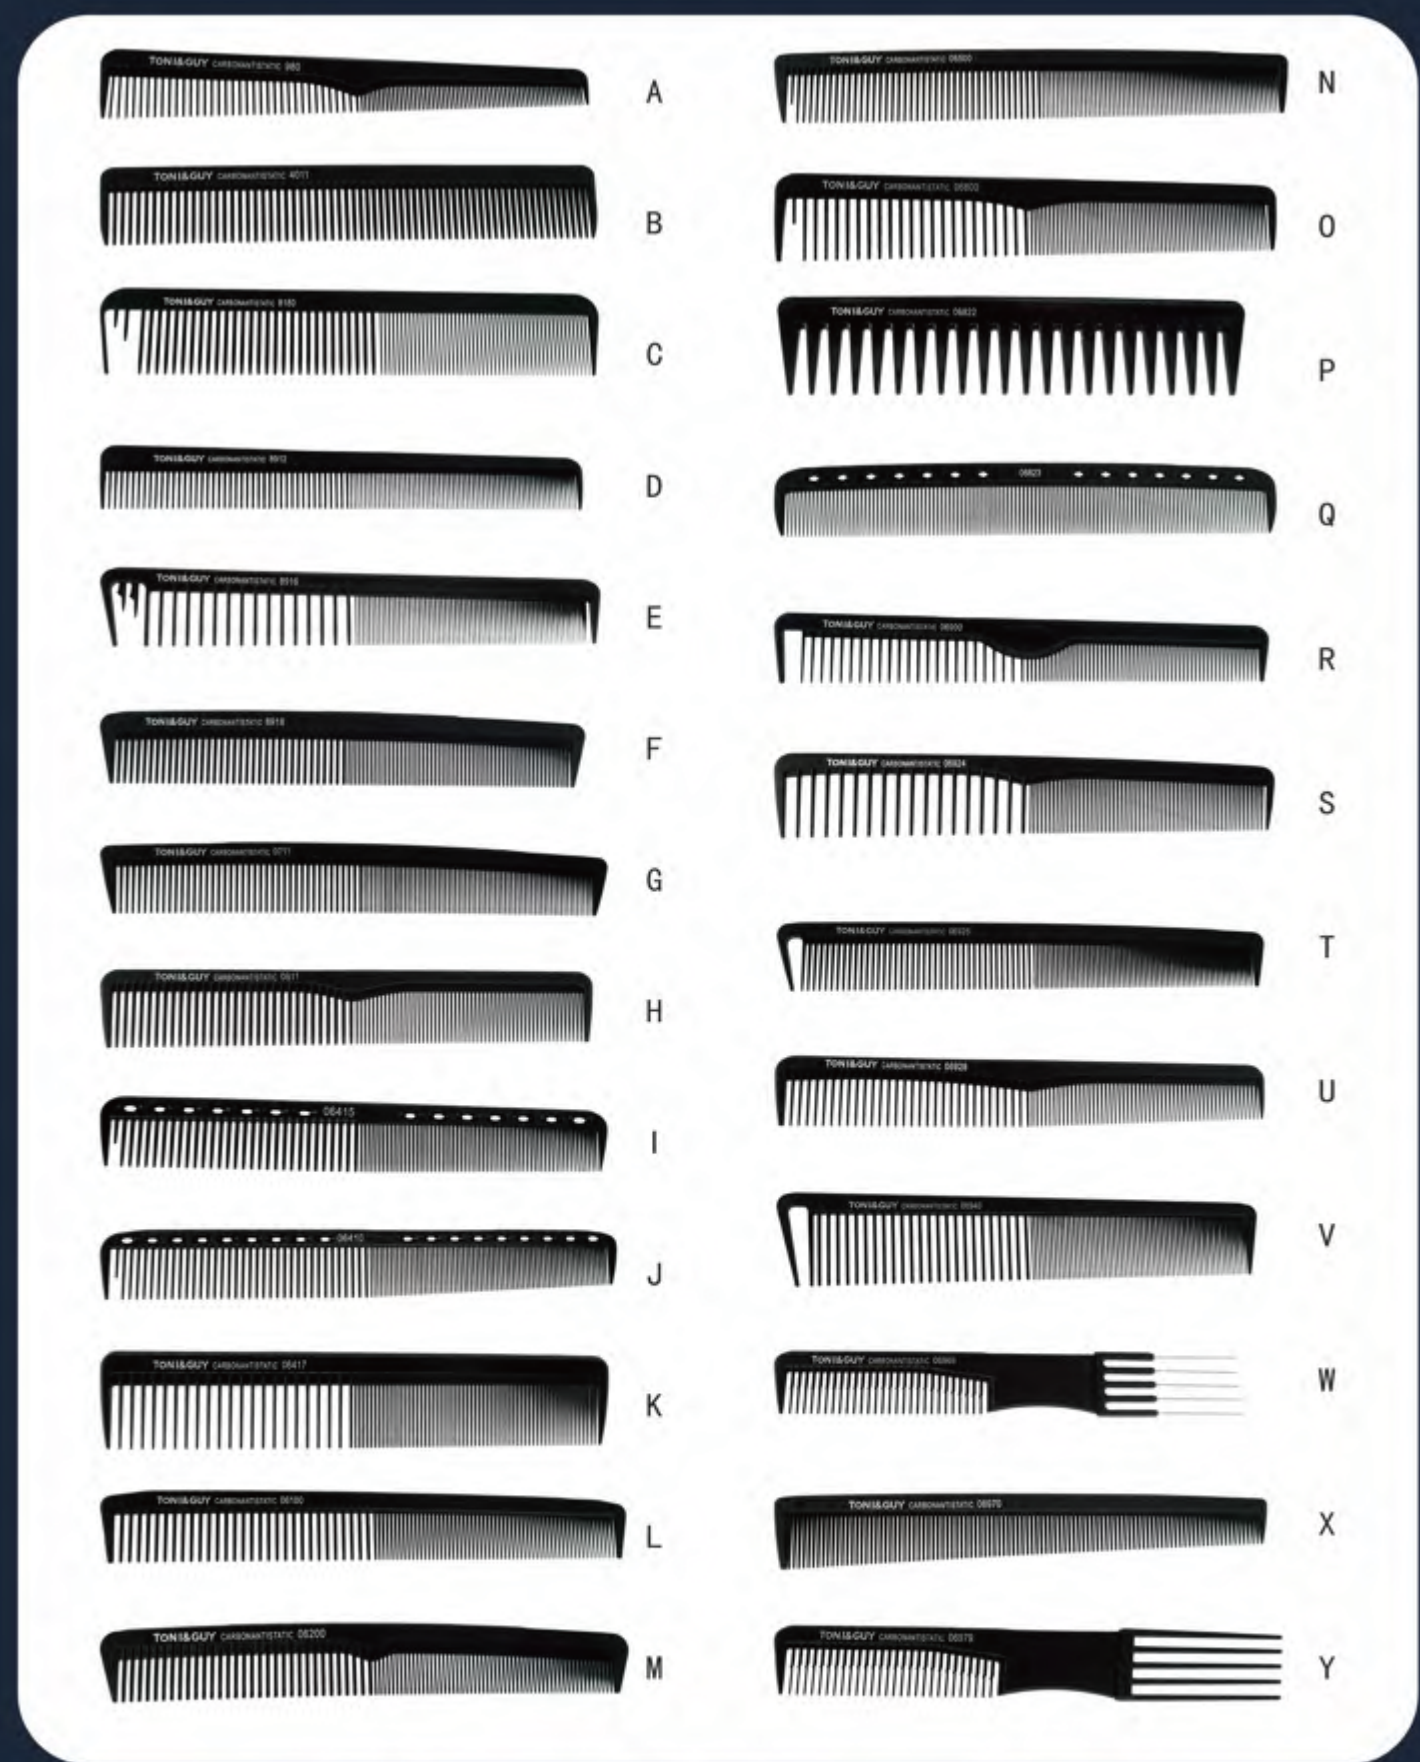

R76414

A:18.5x2.5x0.3cm/10g	H:18.2x2.9x0.25cm/10g	O:18x3x0.35cm/10g	V:21.5x4x0.4cm/15g
B:18.3x2.8x0.35cm/14g	I:18.3x2.5x0.4cm/8.5g	P:19.1x4x0.7cm/29.4g	W:19x2.5x0.4cm/13g
C:22x3.8x0.3cm/16g	J:22x3x0.6cm/12.6g	Q:22.3x3.2x0.25cm/14g	X:19x2.8x0.4cm/18g
D:21x2.7x0.3cm/12g	K:19.2x3.7x0.3cm/15.9g	R:21x2.9x0.5cm/16g	Y:19x2.5x0.4cm/13g
E:20x3x0.4cm/17g	L:22x2.8x0.4cm/14g	S:18x3x0.3cm/12g	
F:19.3x2.9x0.35cm/18.1g	M:18x2.5x0.4cm/11g	T:22.5x3.1x0.4cm/20g	
G:22x3x0.5cm/17g	N:21.7x3x0.4cm/16g	U:18x3x0.3cm/10g