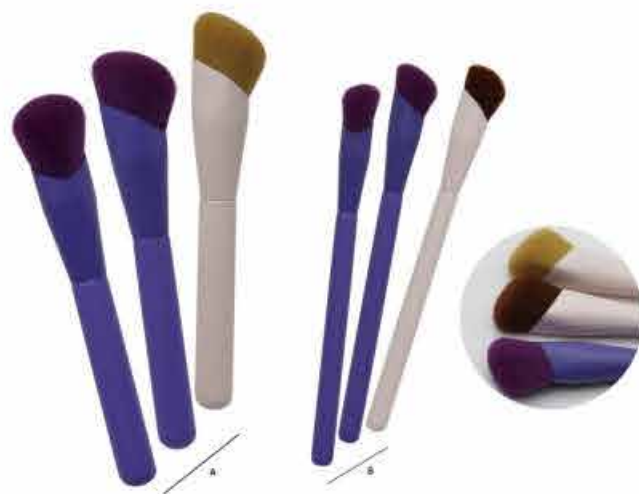

Item.NO:R52572-4
Size:12.5x3cm

Item.NO:R52572-16
Size:13.3x2.8cm

Item.NO:R52572-14
Size:15.8x2cm

Item.NO:R52572-15
Size:13x4cm

MAKEUP BRUSH

The brush is made of synthetic hair to enable you to create a professional look. It is useful for applying powder to the whole face.

Item No.:R52303
Size:A:16cm;B:15.5cm

Item No.:R51765-11
Size:A:16cm;B:15.5cm

Item No.:R51765-10
Size:20x3.5cm

Item.NO:R51231
Size:16.5x2.7cm

Item No.:R50011
Size:12.5x2.2cm

MAKEUP BRUSH

The brush is made of synthetic hair to enable you to create a professional look. It is useful for applying powder to the whole face.

MAKEUP BRUSH

The brush is made of synthetic hair to enable you to create a professional look. It is useful for applying powder to the whole face.

MAKEUP BRUSH

The brush is made of synthetic hair to enable you to create a professional look. It is useful for applying powder to the whole face.