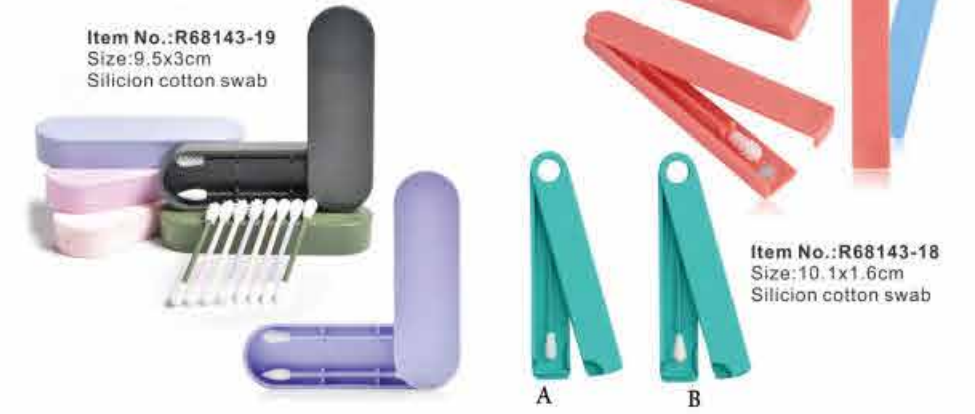

Item No.:R68143-19
Size:9.5x3cm
Silicion cotton swab

Item No.:R68143-18
Size:10.1x1.6cm
Silicion cotton swab