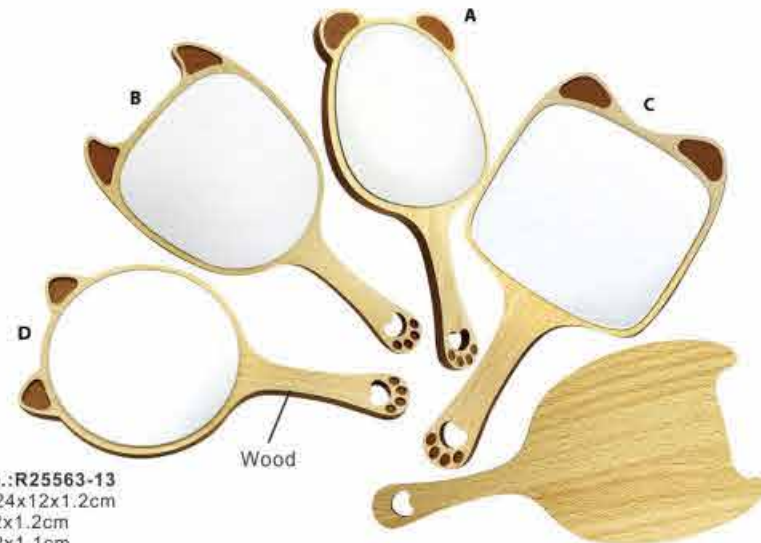

Item No.:EPR21054-5
Size:DIA.7.4cm
Cork double pocket mirror

Item No.:EPR21054-6
Size:8x5.9cm
Cork double pocket mirror

Item No.:EPR21054-2
Size:7x11cm
Cork double pocket mirror

Item No.:EPR21054-5
Size:DIA.7.4cm
Cork double pocket mirror

Item No.:R25563-19
Size: 20x16cm

Item No.:R25563
Size:17x18cm

Item No.:R25563-21
Size:18.5x17cm

Item No.:R25563-10
Size:A:15x20.5cm, B:17.5x24cm

Item No.:R25563-2
Size:20.5x15x13.5cm

Item No.:R25563-6
Size:16.5x19.5cm

Item No.:R25563-9
Size:21x19cm

WOOD MIRROR

These mirrors have many shapes and sizes, round, square or heart-shaped, all enchanting your sales.

Item No.:R25563-4
Size:24.5x16.5x13cm

Item No.:R25563-13
Size:A:24x12x1.2cm
B:24x12x1.2cm
C:23x12x1.1cm
D:22.5x12x1.1cm
Wood mirror