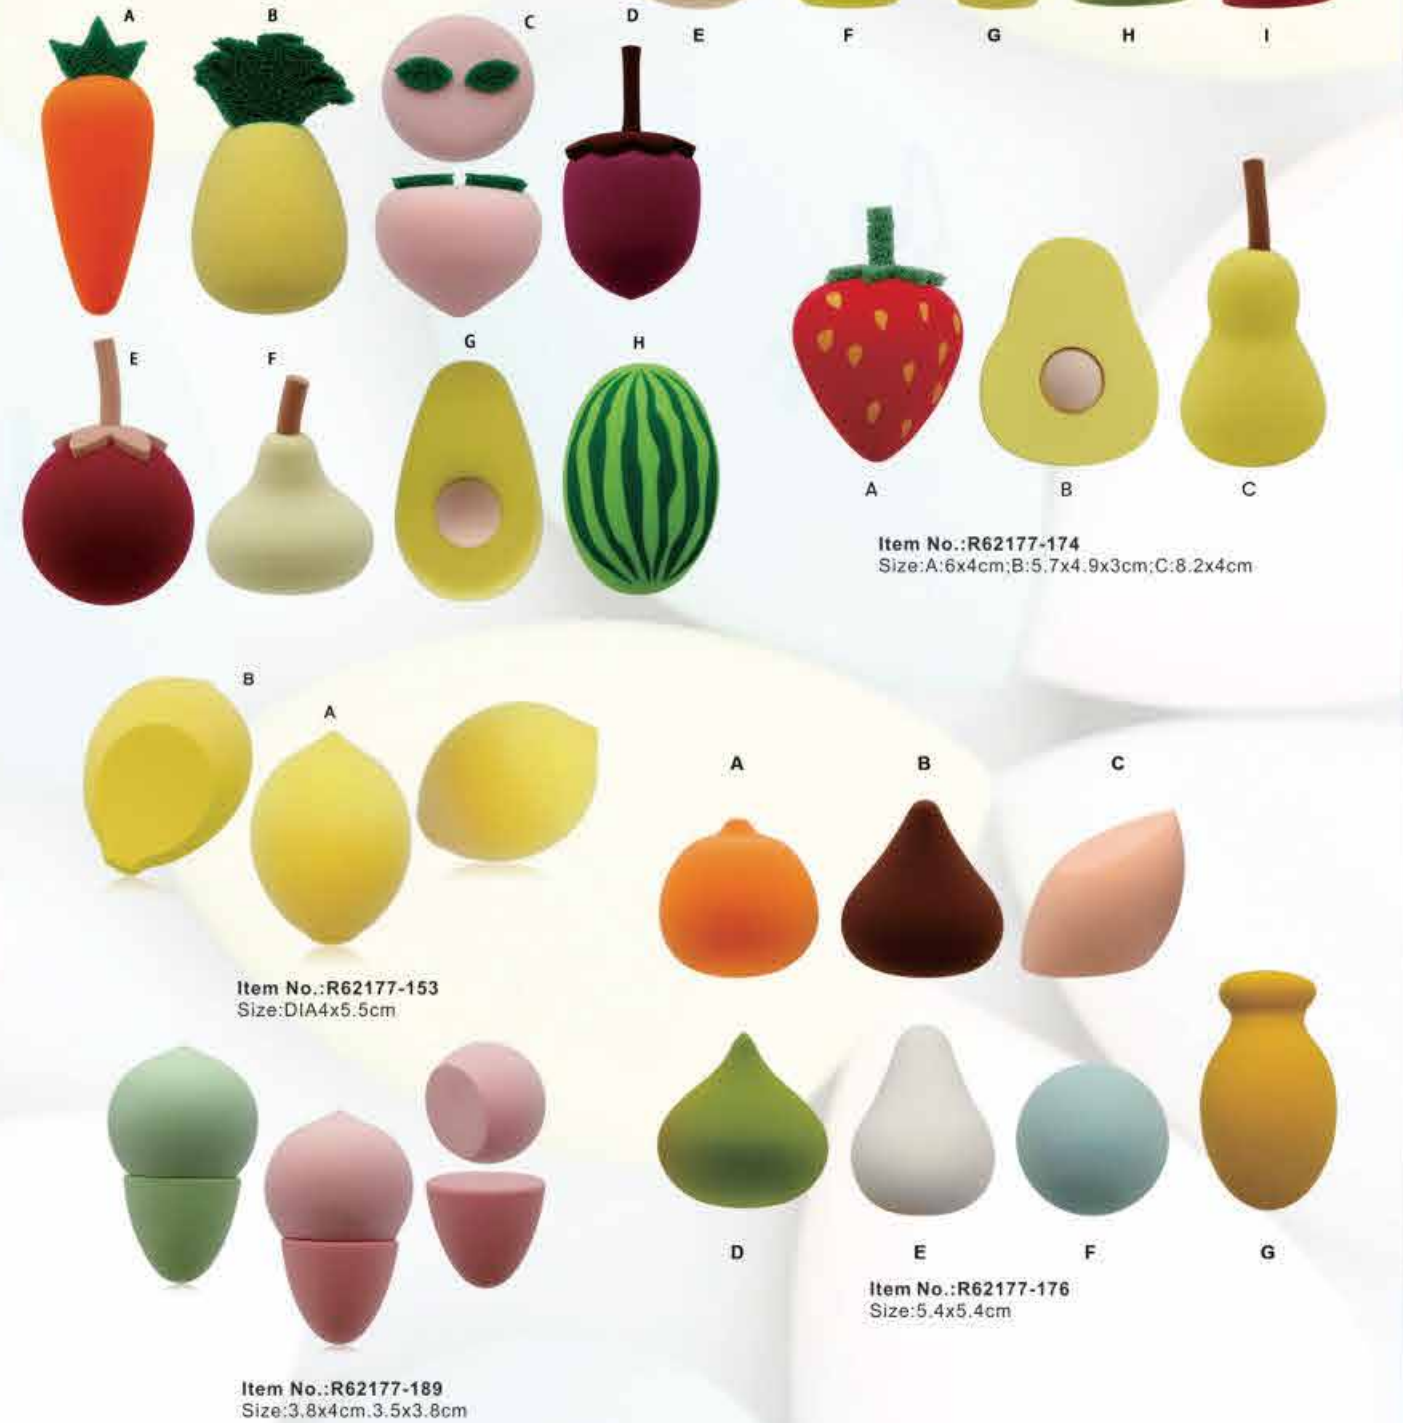

3D SPONGE Powder Puff

Makeup pros use sponges because fingers carry oil and bacteria that may affect the finish of your makeup. And are non-sensitive. Professional design with good handle feeling, easy to use for beauty your face, give you bright mood.

Item No.:R62177-184
Size:A:8x3cm;B:4.5x4.5x7.5cm;C:4.8x4.8x4cm;D:7.5x4x4cm;E:7.5x5x5cm;F:5.5x4.5x4.5cm;G:7x4x3.8cm;H:6x4x4cm