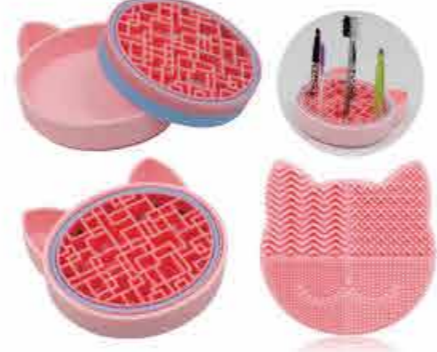

Item No.:R52458
Size:8.5x8.5cm

Item No.:R64757-7
Size:11.2x11x2.7cm

Makeup Brush Cleaner

This is the makeup brush cleaner, will help thoroughly clean through all the bristles and make cleaning your brushes. Ery useful tool to cleaning various of your makeup brushes.