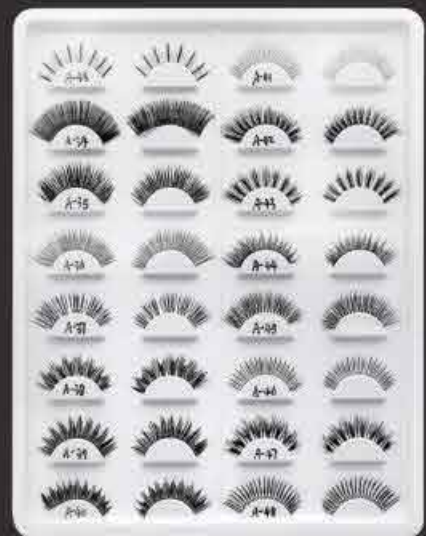

False Eyelashes

G

This will blend the artificial lashes with your own. Better to use on clean lashes before applying mascara to prevent breakage to lashes. Gentle designs but maximum curls.

Magnetic Eyelashes

Instructions for use

1. 1/ Hold top one two lash (the one without red dot) over your eye.
2. 2/ Position lash on top of your natural lashes, so the outside edge lines up with the edge of your natural lash line.
3. 3/ Leave the top lash where it is, and pick up the bottom lash (the one with the red dot).
4. 4/ Without blinking, place the bottom lash under your natural lashes, so it meets and connects with the top lash magnet.