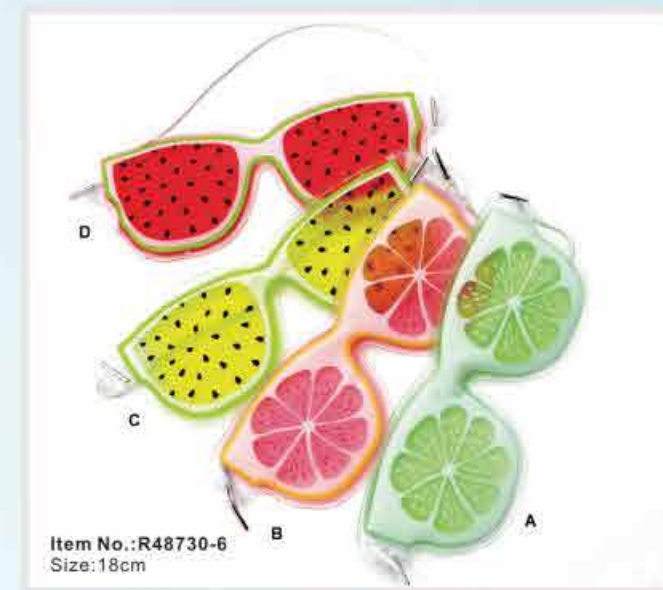

Item No.:R48730-6
Size:18cm