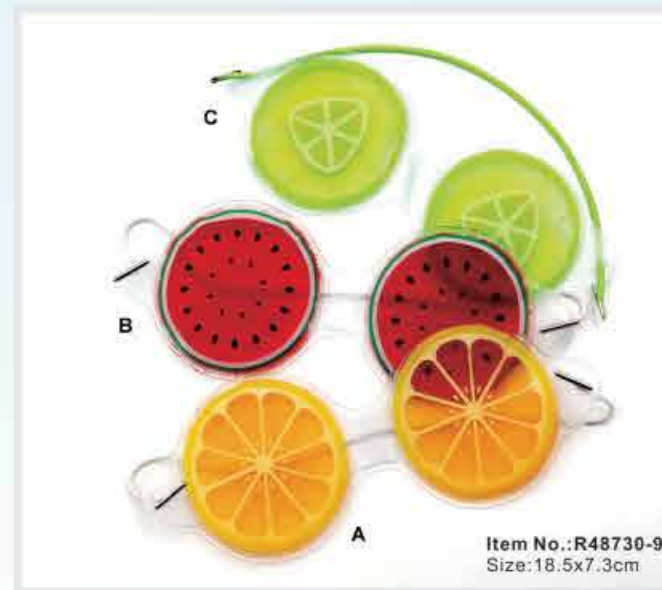

Item No.:R48782-10
Size:DIA.7cm 30g

Item No.:R48775-3
Size:DIA.7cm

Item No.:R48740-1
Size:7x7cm

GEL EYE MASK

Gel spa eye mask that skin treatment masks ,it meant to moisturize, exfoliate and refresh the eye area in terms of wrinkles, bags and dark circles. You can either heat or refrigerate them depending on whether you'd like to reduce eye swelling and dark circles, or if you want to treat sinus pain and head colds.