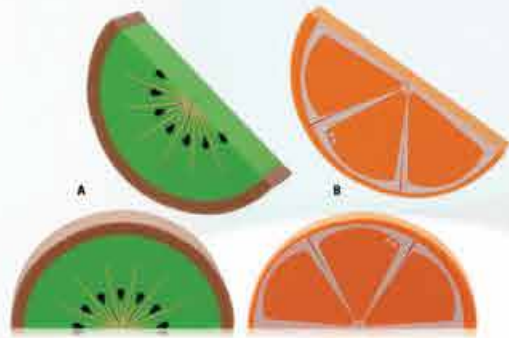

Item No.:R62177-82
Size:3.5x4.5cm
NON-LATEX

Item No.:R62177-55
Size:4.1x6.2cm
NON-LATEX

Item No.:R62177-52
Size:6x3cm
NON-LATEX

POWDER PUFF

Professional design with good handle feeling, easy to use for beauty your face, give you bright mood.