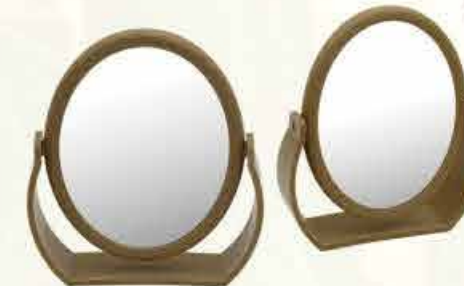

Item No.:EPR27087-1
Size:15.4x12x1.2cm
ECO table mirror
(coconut)