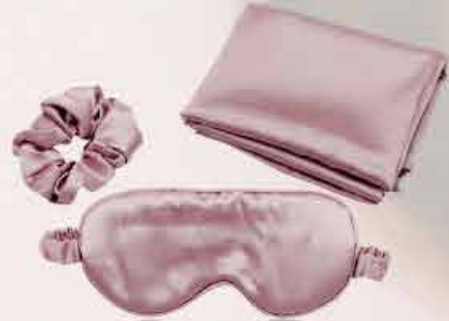

PILLOW CASE AND EYE MASK SET

Elastic band design, you can adjust the size, suitable for any size head circumference.
Coming with a bag for convenient storage at home or during travels, this combo ensures that you will 'Never Waste Any Time You can Spend for Sleeping'.

A

Item No.:R56270-301
Size:18.5x17x5.5cm
Beauty set

B

C

Item No.:R56259-111
Size:25x14cm
Beauty set

Item No.:R48667-81
Size:20x9.5cm

Item No.:R48667-89
Size:10x22cm

LINSEED

Item No.:R48667-45
Size:22x11cm

Item No.:R48667-93
Size:22x10cm

Item No.:R48667-71
Size:21.5x10cm

Item No.:R48667-48
Size:19x9cm

EYE MASK

Elastic band design, you can adjust the size, suitable for any size head circumference.
Conforms perfectly to the exact shape of his face. It blocks the outer distraction light effectively.

Item No.:R48667-91
Size: 20.5x10.5cm

Item No.:R48667-86
Size:22x10cm

Item No.:R48667-85
Size:22x10cm

Item No.:R48667-83
Size:22x10cm

Item No.:R48667-64
Size:20.5x13cm

Item No.:R48667-84
Size:22x10cm

Item No.:R48667-57
Size:21.5x14cm

Item No.:R48667-74
Size:21x13cm

Item No.:R48667-65
Size:19x15cm

Item No.:R48667-63
Size:19x16cm

Item No.:R48667-75
Size:20x13cm

Item No.:R48667-54
Size:17cm
Eye mask

Item No.:R48667-76
Size:19.8x12.5cm

Item No.:R48667-78
Size:20x12cm