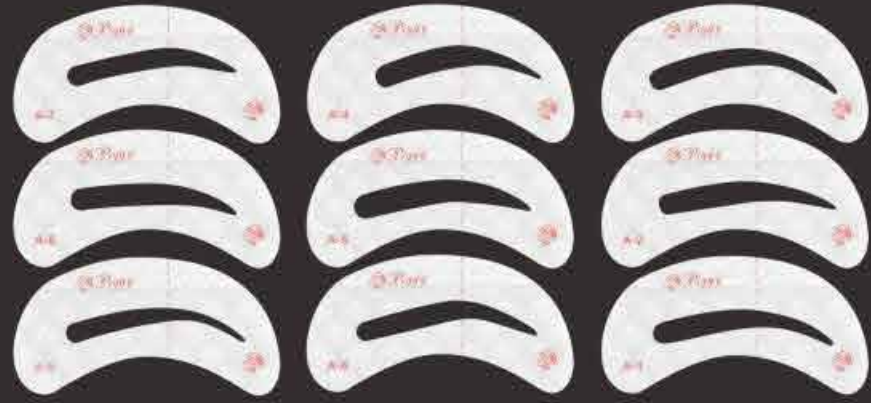

Item No.:R38233-8
Size:8x4cm