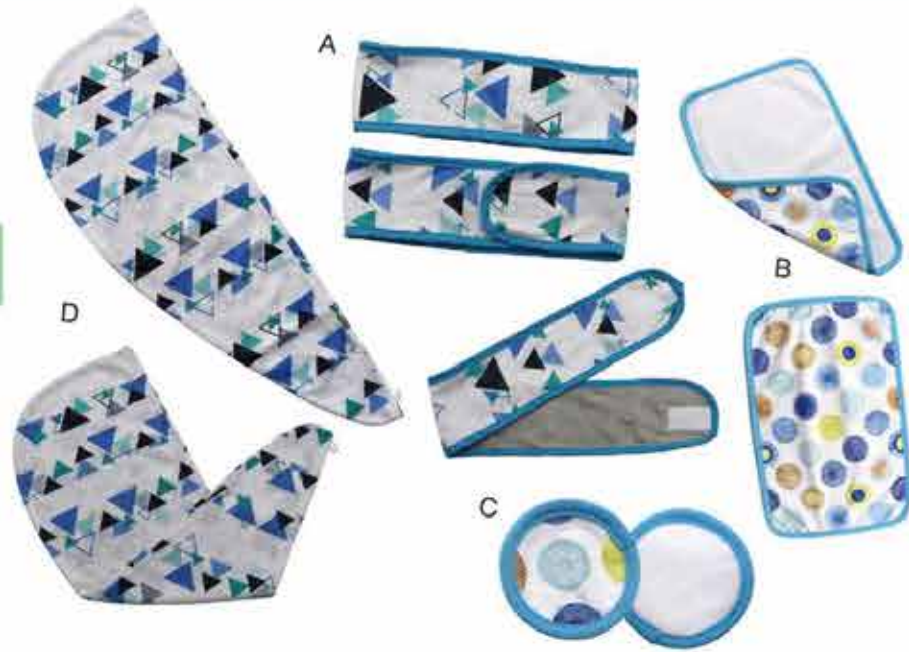

Item No.:B61208
Size:6x22cm
Head Band

Bath Sets

Item No.:R56270-212
Size:27.5x23cm
Bath set

Item No.:R56270-210
Size:27.5x23cm
Bath set

Item No.:R56270-211
Size:27.5x23cm
Bath set

Bath Towel Sets

Item No.:B87174-6
Size:A:60x8cm; B:27.5x18.2cm;
C:8x8cm; D:58.5x19.5cm
Bath towel sets