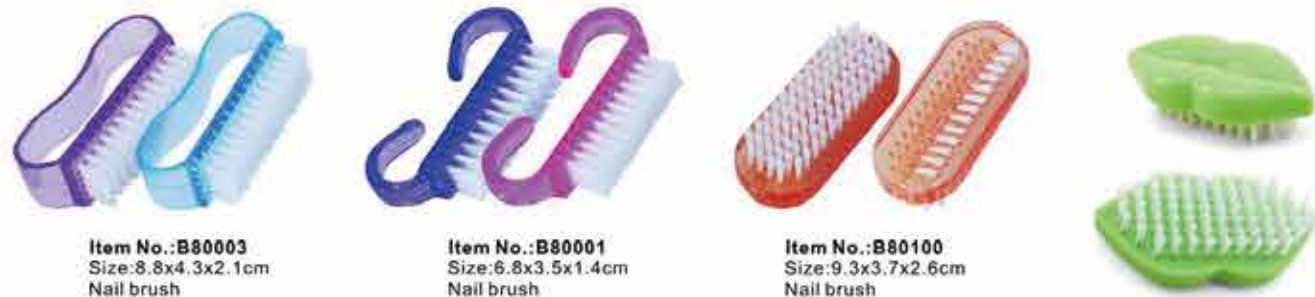

Item No.:B72249-2
Size:80x9cm
Bath strap

NAIL BRUSH

Item No.:EPR81090
Size:8.3x3.8x3.5cm
ECO nail brush (coconut)

Item No.:EPR81110-1
Size:8.5x3.5x2.5cm
ECO nail brush (coconut)

Item No.:EPR81140
Size:8.2x3.7x2.6cm
ECO nail brush (coconut)