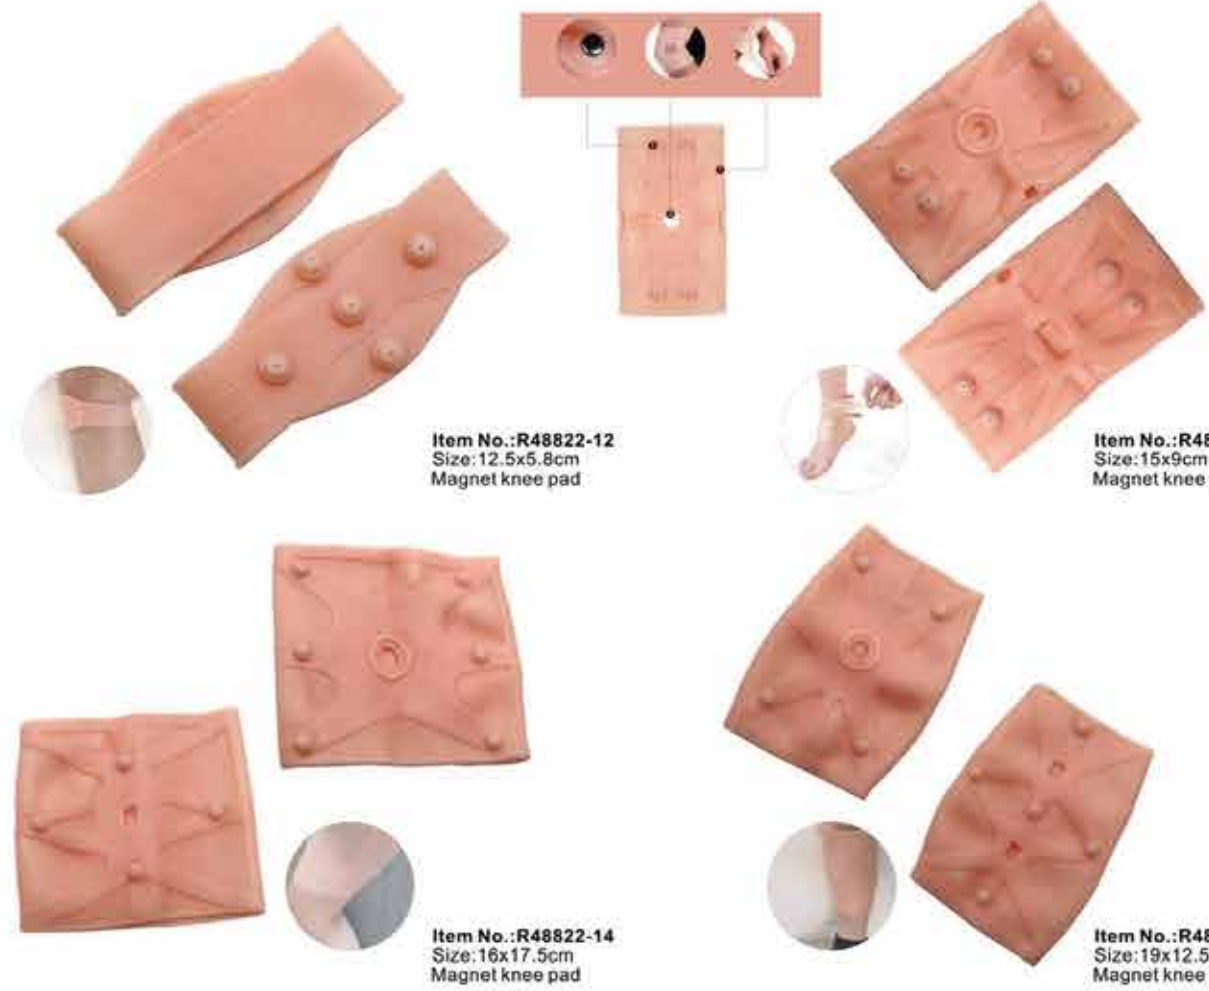

Item No.:B89116
Size:8.3x5.5cm

Item No.:B89143
Size:9.3x6.3cm

Item No.:B89126
Size:10x7cm

Item No.:B89180
Size:9.5x6.0cm

Item No.:B89138
Size:9.5x6.2cm

Item No.:B89179
Size:9.5x6.3cm

Item No.:B89176
Size:8.7x5.5cm

Item No.:B89181
Size:8.5x5.5cm

FOOT GUARD

SOFT & COMFORTABLE
GEL MATERIAL
PROVIDES INSTANT
RELIEF
All Day Comfort

They provide foot protection, reduces friction and shock absorption. Effective wear inserts comfortably with dress shoes, high heels, work boots, ballet shoes or even barefoot.

Item No.:B89191-31
Size:9.5x10.5cm
Ankle brace

Item No.:B89191-32
Size:7.8x8cm
Makeup brush to receive

Item No.:R48882-20
Size:8.5x10.5cm
Ankle brace

Item No.:R48882-21
Size:28.5x18cm
Makeup brush to receive