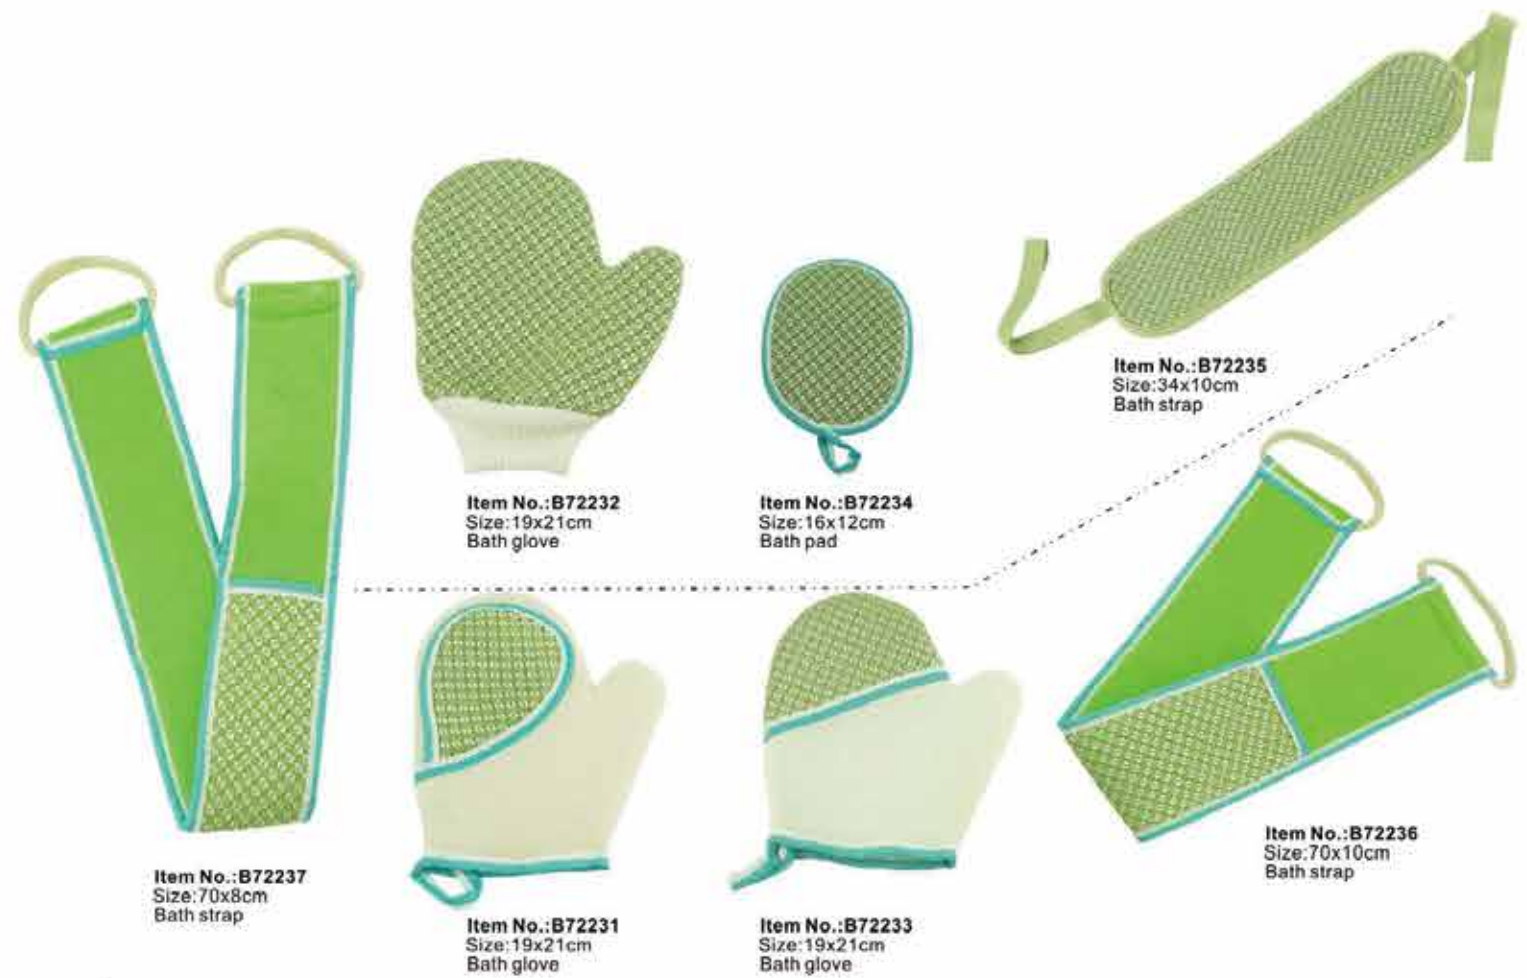

Item No.:B72232
Size:19x21cm
Bath glove

Item No.:B72234
Size:16x12cm
Bath pad

Item No.:B72235
Size:34x10cm
Bath strap

Item No.:B72237
Size:70x8cm
Bath strap

Item No.:B72236
Size:70x10cm
Bath strap