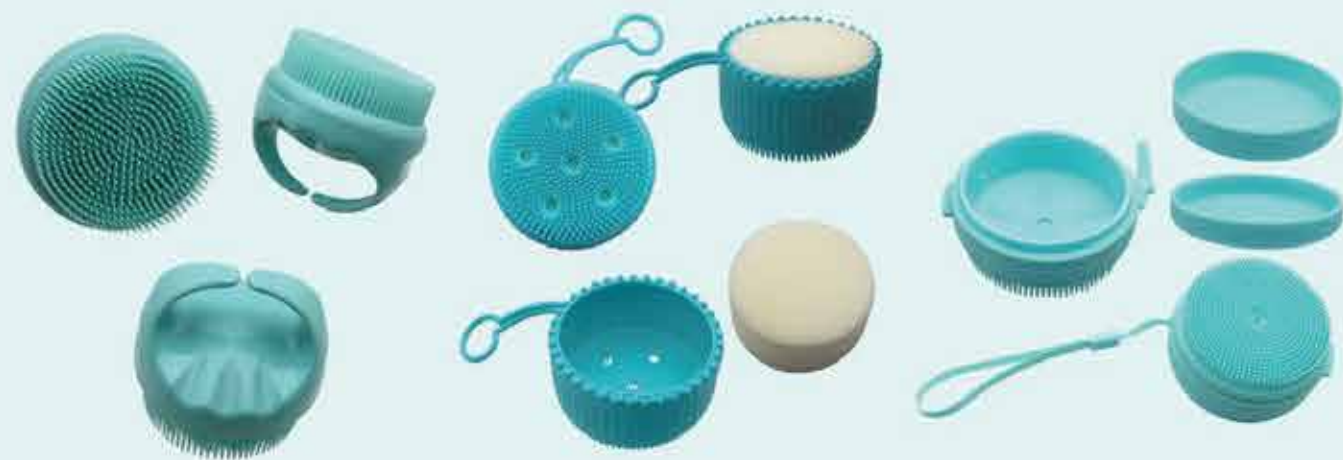

Item No.:R89071-60
Size:dia8.5x8.5cm
Silicone bath brush

Item No.:R64775-7
Size:dia8.5x5cm
Silicone bath brush

Item No.:R64770-6
Size:dia8.5x4.8cm
Silicone bath brush