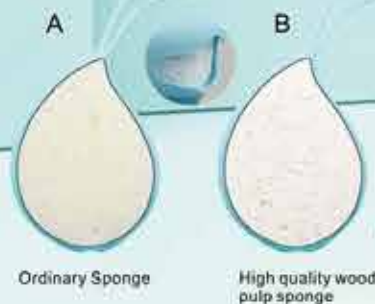

Silicone Bath Brush

Thoroughly remove dirt from pores, gently clean and do not harm the skin

A Ordinary Sponge
B High quality wood pulp sponge