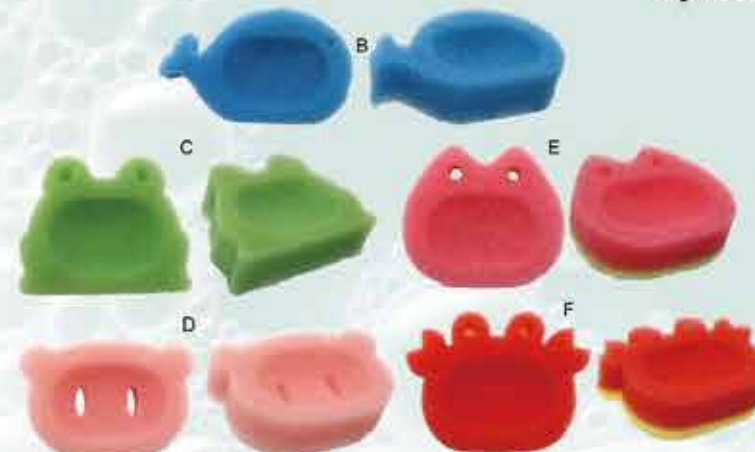

Item No.:R66631-30
Size: 13.5x3.4x9cm
Soap box

Item No.:R66631-32
Size: 13x9x4.5cm
Soap box

Item No.:R66631-46
Size: 8.2x8.2x4.5cm
Soap box

Item No.:R66631-41
Size: 11.5x8x4.5cm
Soap box

Item No.:R66303
Size: 11x7.5x3.8cm
Tooth brush holder

Item No.:R66302-1
Size: 11.3x8x4.4cm
Soap dish

Item No.:R66631-45
Size: dia 7.3x3.5cm
Soap box

Item No.:R66631-43
Size: 8x8x3.8cm
Soap box

Item No.:R66631-44
Size: dia 9.9x4.7cm
Soap box

Soap box

Ideal tool for the home outdoors and business travel etc.

Item No.:R66631-49
Size: dia 4x2.6cm
Magnetic soap holder

Item No.:R66631-35
Size: 11.5x9.5x1.5cm
Soap box

Item No.:R66631-42
Size: B:4x9.5x15.8cm C:4x10.5x13cm
D:4x9.3x14cm E:4x11x14.8cm F:4x11x12.3cm
Soap pad