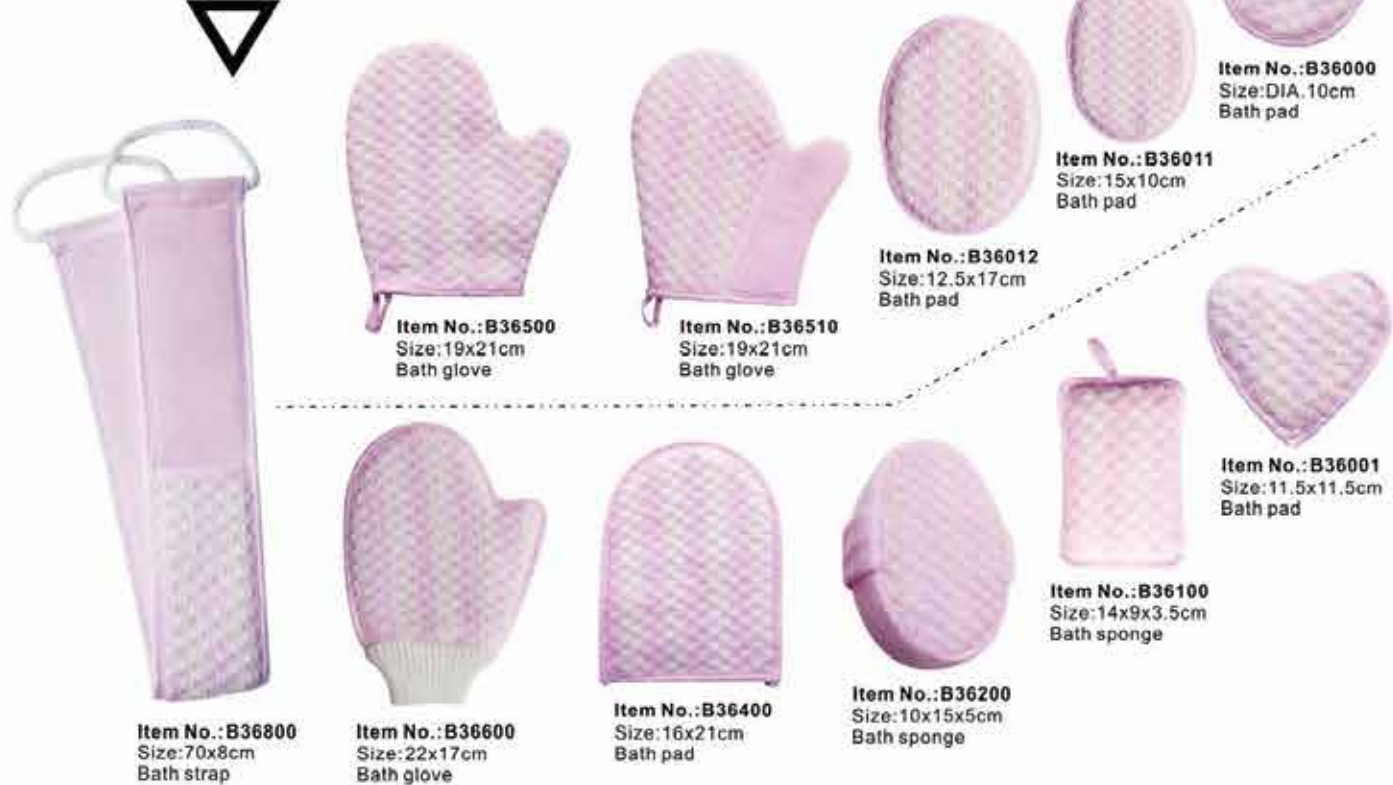

Ramee+PP

Ramee

Cotton & Jute

Chenille