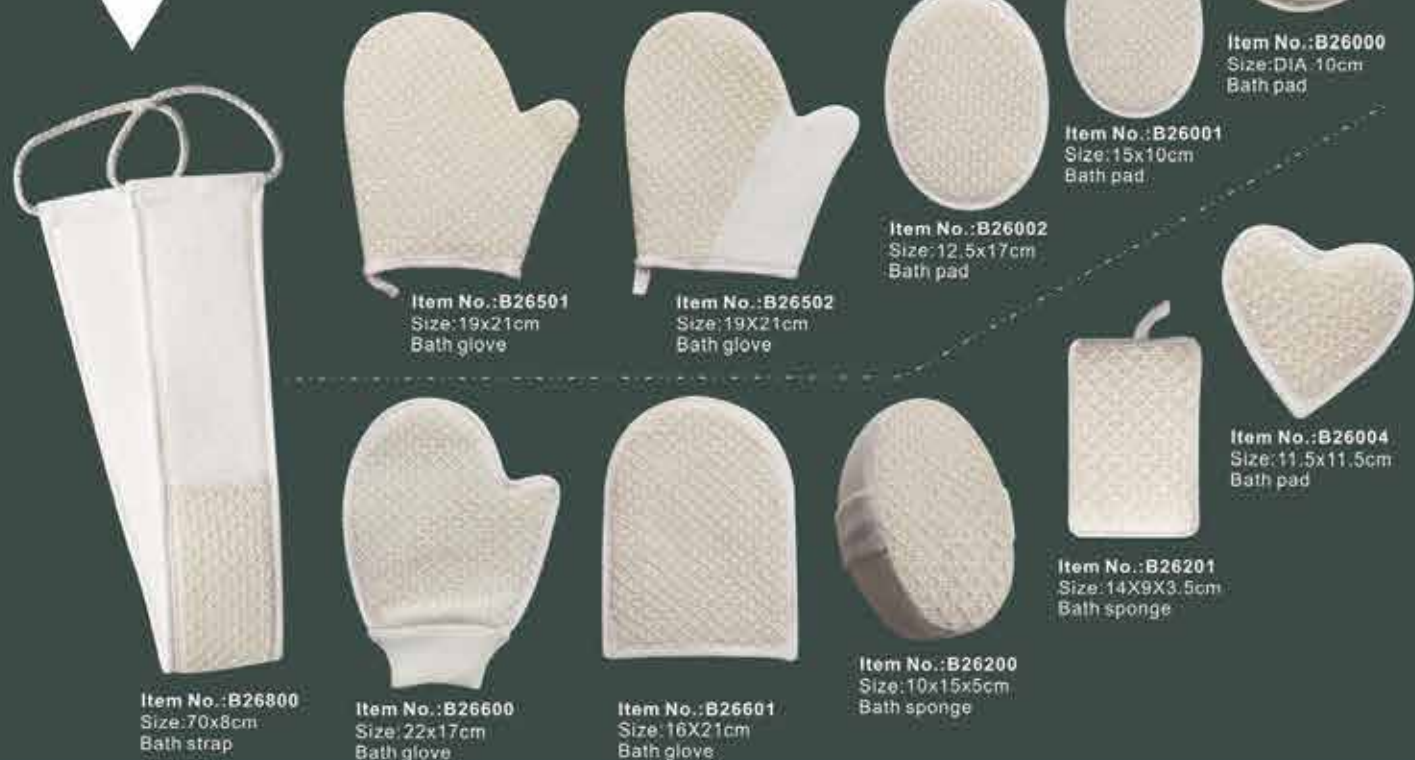

Item No.:B72230
Size:70x8cm
Bath strap

Item No.:B72225
Size:19x21cm
Bath glove

Item No.:B72227
Size:19x21cm
Bath glove

Item No.:B72229
Size:70x10cm
Bath strap

Ramee+PP

Ramee

Cotton & Jute

Chenille

Jute

Chenille

Sisal

Loofah

- 1 Item No.: B21040
Size: 12x12cm
Bath pad
- 2 Item No.: B21840
Size: 60x10cm
Bath strap
- 3 Item No.: B21010
Size: 10x14.5cm
Bath pad
- 4 Item No.: B21600
Size: 17x22cm
Bath glove
- 5 Item No.: B21410
Size: 16x21cm
Bath pad
- 6 Item No.: B21020
Size: 12x12cm
Bath pad
- 7 Item No.: B21000
Size: 10cm
Bath pad
- 8 Item No.: B21810
Size: 60x8cm
Bath strap
- 9 Item No.: B21400
Size: 16x21cm
Bath pad
- 10 Item No.: B21200
Size: 10x15x5cm
Bath sponge