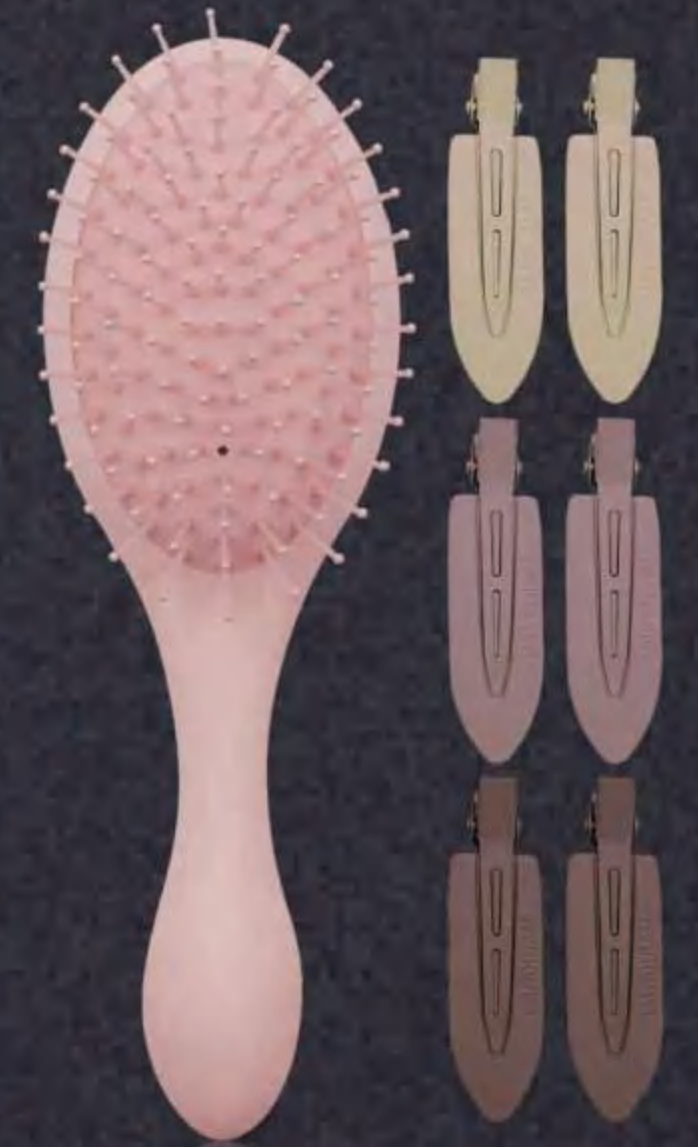

Item No: R56270-655
Size: 19X5x26cm

HAIR SALON SERIES

scalp massage stimulate the hair follicles, increase blood circulation and metabolism, maintain healthy and beautiful hair. Efficient and flexible, supple easy to shape and massage hair comb, three-dimensional level, abundance of natural hair.

Item No.:R56270-641
Size:18x4.2x23.5cm

Item No.:R56270-640
Size:18x3x23.5cm

Item No.:R56270-637
Size:10x3.8x20cm

hair

Hair Brush Set

Make your life more comfortable, healthier and better.

Item No.:R56270-639
Size:15x3.6x22.2cm

Item No.:R56270-638
Size:13x4.5x22cm

A World Of Salon & Hair Accessories

Salon Accessories

A World Of Salon & Hair Accessories

Item No.:R56270-628
Size:25x4.5x20.3cm

Item No.:R56270-629
Size:25x4.5x20.3cm

Item No.:R56270-625
Size:25x4.5x20.3cm

Item No.:R56270-623
Size:25x4.5x20.3cm

Item No.:R56270-624
Size:25x4.5x20.3cm

Item No.:R56270-626
Size:25x4.5x20.3cm

Item No.:R56270-627
Size:25x4.5x20.3cm

hair

Hair Brush Set

Make your life more comfortable, healthier and better.