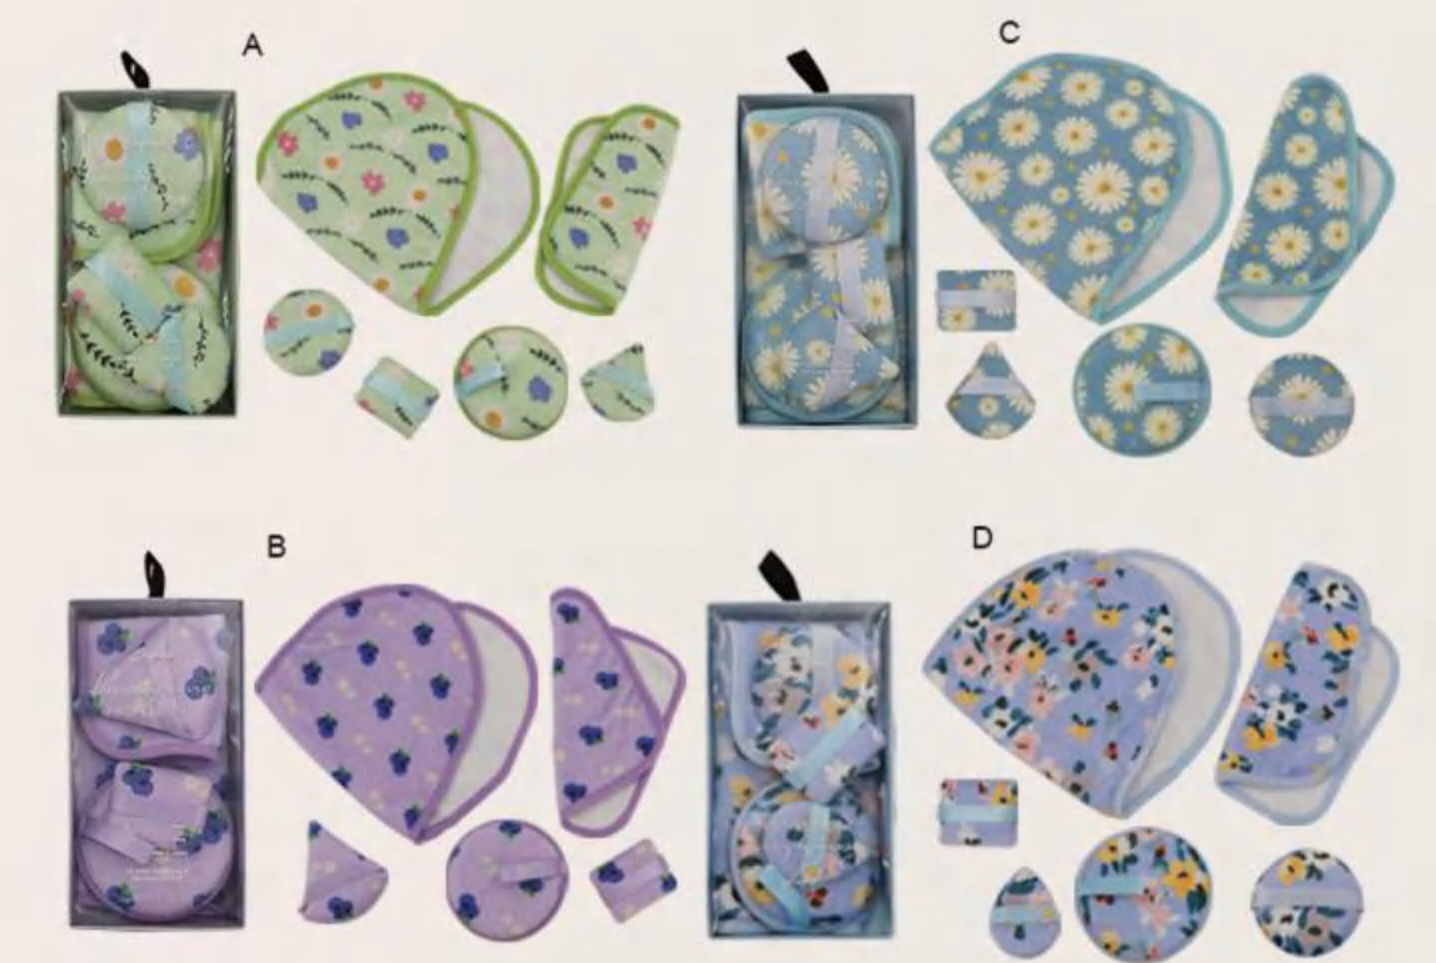

Item No:R56271-35
Size:7.5x1.5x17.7cm

Item No:R56271-36
Size:7.5x1.5x17.7cm

Item No:R56271-33
Size:8.5x1.5x19.5cm

Item No:R56271-34
Size:9x1.5x17.7cm

Item No:R56271-134
Size:11x4.6x15cm

Item No:R56271-135
Size:11x4.6x15cm

Item No:R56271-136
Size:11x17.5cm/28.5x17.5cm

Item No:R56271-137
Size:11x17.5cm/28.5x17.5cm

Item No:R56271-192

Item No:R56271-193

Brush

Makeup Brush Set

UPGRADE YOUR BRUSH COLLECTION WITH THESE MUST-HAVE MAKEUP BRUSHES.
These makeup brushes are crafted from luxuriously soft and synthetic fibres that bring out the best in liquid, cream and powder products, for an easy, even and picture-perfect application. The ergonomically designed handles allow for a firm grip so you can define, blend and sculpt with ease.