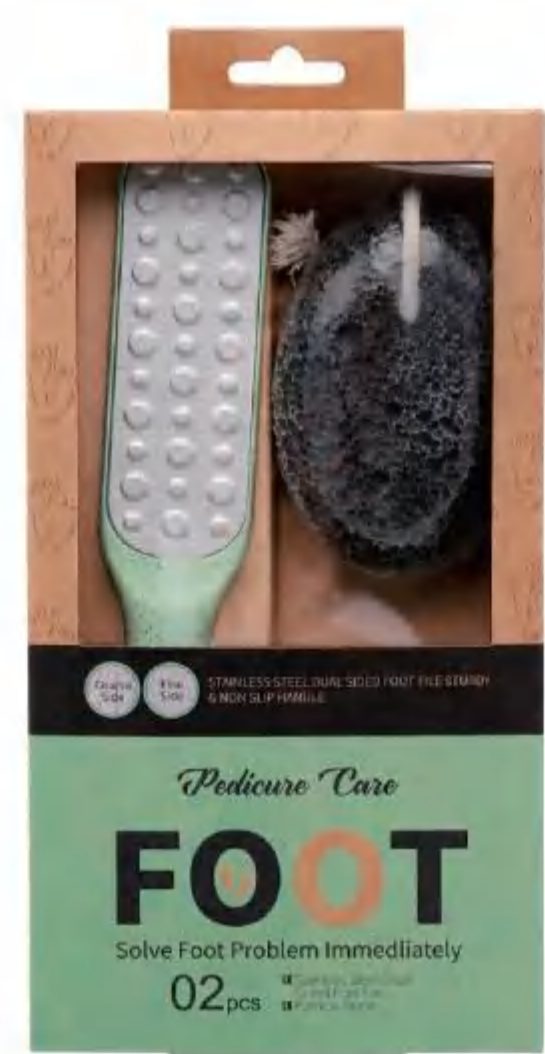

Item No.:R56270-463
Size:23.5x12.8x4.1cm