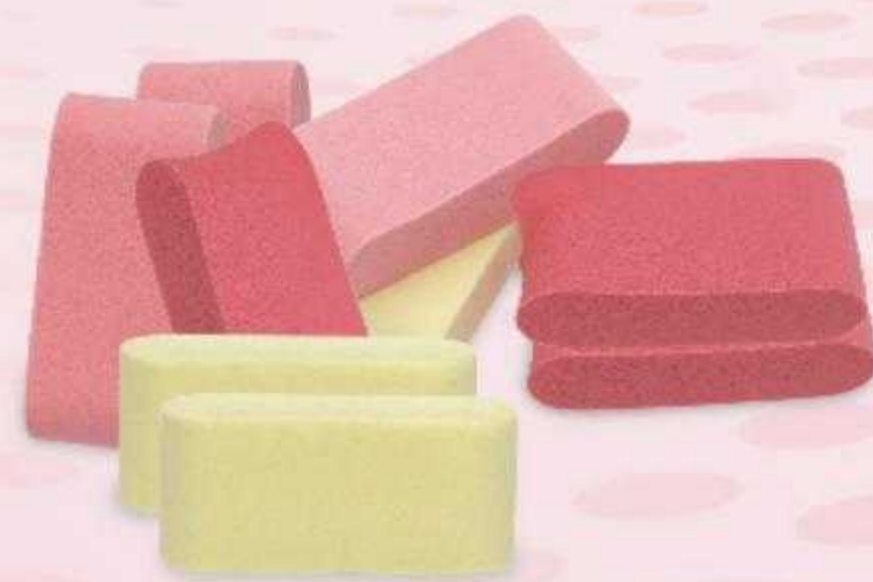

Item No: R56270-792
Size: 19.5x7x7cm
Make up sponge set