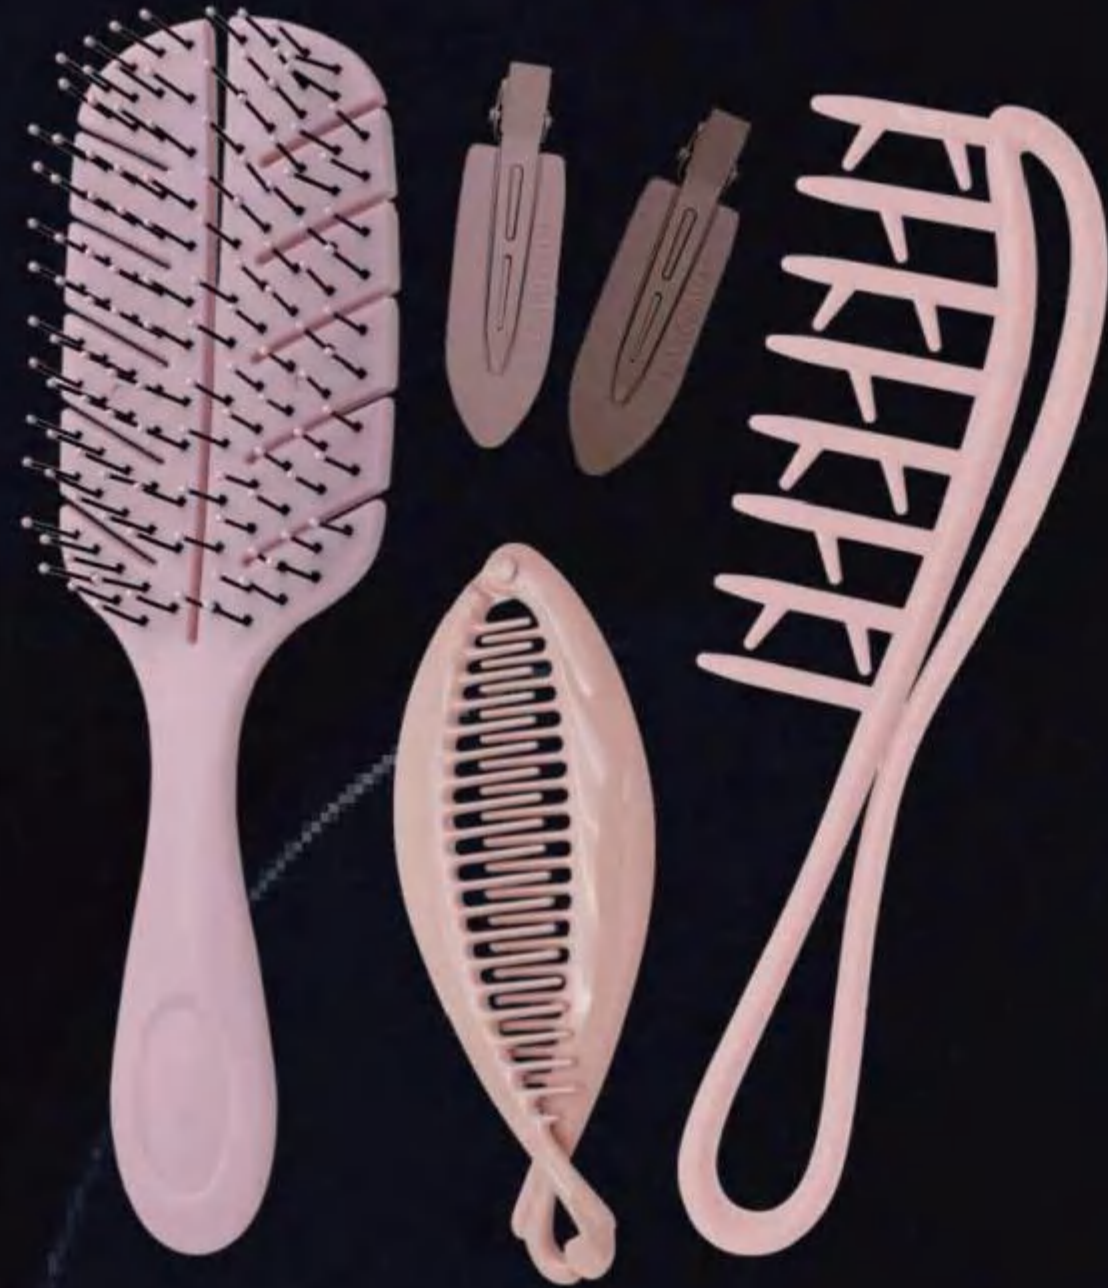

Item No: R56270-655
Size: 19X5x26cm

HAIR SALON SERIES

scalp massage stimulate the hair follicles, increase blood circulation and metabolism, maintain healthy and beautiful hair. Efficient and flexible, supple easy to shape and massage hair comb, three-dimensional level, abundance of natural hair.

Item No: R56270-646
Size: 11.6X2.7x27.2cm

Item No: R56270-645
Size: 7X2x24cm

Item No: R56270-647
Size: 12.7X4.5x21.5cm

Item No: R56270-643
Size: 14.4X6.3x14.4cm

THE SALON WITH STYLE FEEL GOOD ABOUT YOURSELF

Item No.:R56270-641
Size:18x4.2x23.5cm

Item No.:R56270-640
Size:18x3x23.5cm

Item No.:R56270-637
Size:10x3.8x20cm

hair

Hair Brush Set

Make your life more comfortable, healthier and better.

Item No.:R56270-639
Size:15x3.6x22.2cm

Item No.:R56270-638
Size:13x4.5x22cm

A World Of Salon & Hair Accessories

Salon Accessories

A World Of Salon & Hair Accessories

Item No.:R56270-628
Size:25x4.5x20.3cm

Item No.:R56270-629
Size:25x4.5x20.3cm

Item No.:R56270-625
Size:25x4.5x20.3cm