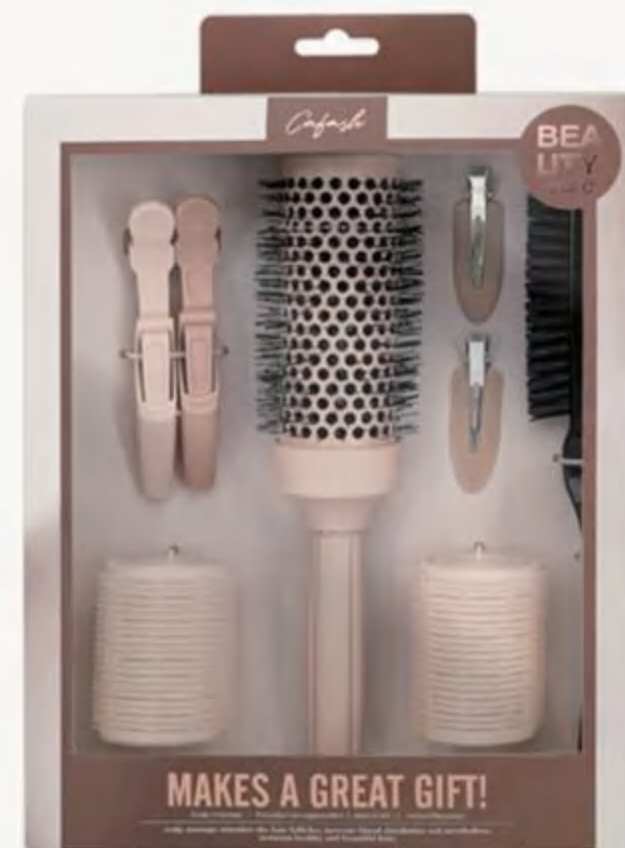

Item No:R56271-108
Size:26.5x6x21cm