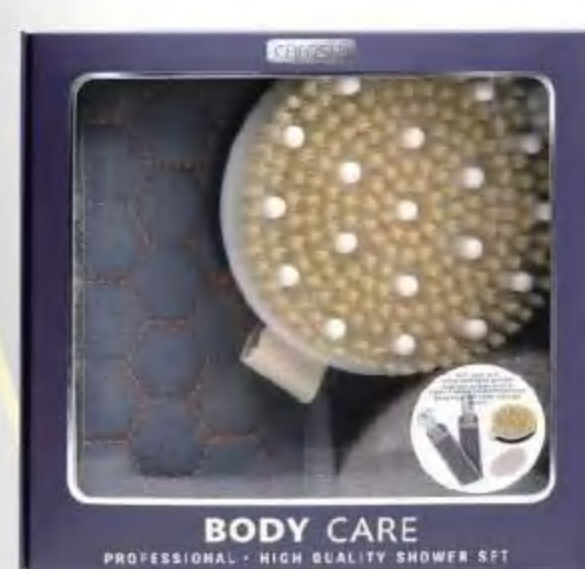

Item No.:R56270-678
Size: 14.7x18x4.5cm

Item No.:R56270-680
Size: 17.5x23x3cm

PROFESSIONAL CARE SET

PROFESSIONAL
PREMIUM
QUALITY

*Focused On Personal
Care Accessories*

Item No:R56270-685
Size:16x3x16.5cm

Item No:R56270-682
Size:11x3.5x14.5cm

Item No:R56270-684
Size:11x3.5x14.5cm

Item No:R56270-692
Size:13.6x4.5x19.2cm

Item No:R56270-683
Size:13.6x4.5x19.2cm

Item No:R56270-691
Size:15x3x15.5cm

Item No:R56270-690
Size:15x3x15.5cm

Item No:R56270-687
Size:17x5.5x17cm

Item No:R56270-689
Size:17x5.5x17cm

Item No:R56270-686
Size:17x5.5x17cm

Item No:R56270-688
Size:17x5.5x17cm

Charcoal Exfoliating Puff

Create Your Style

Keeping your hair fresh at the salon

Item No:R56270-585
Size:16x4.2x20cm