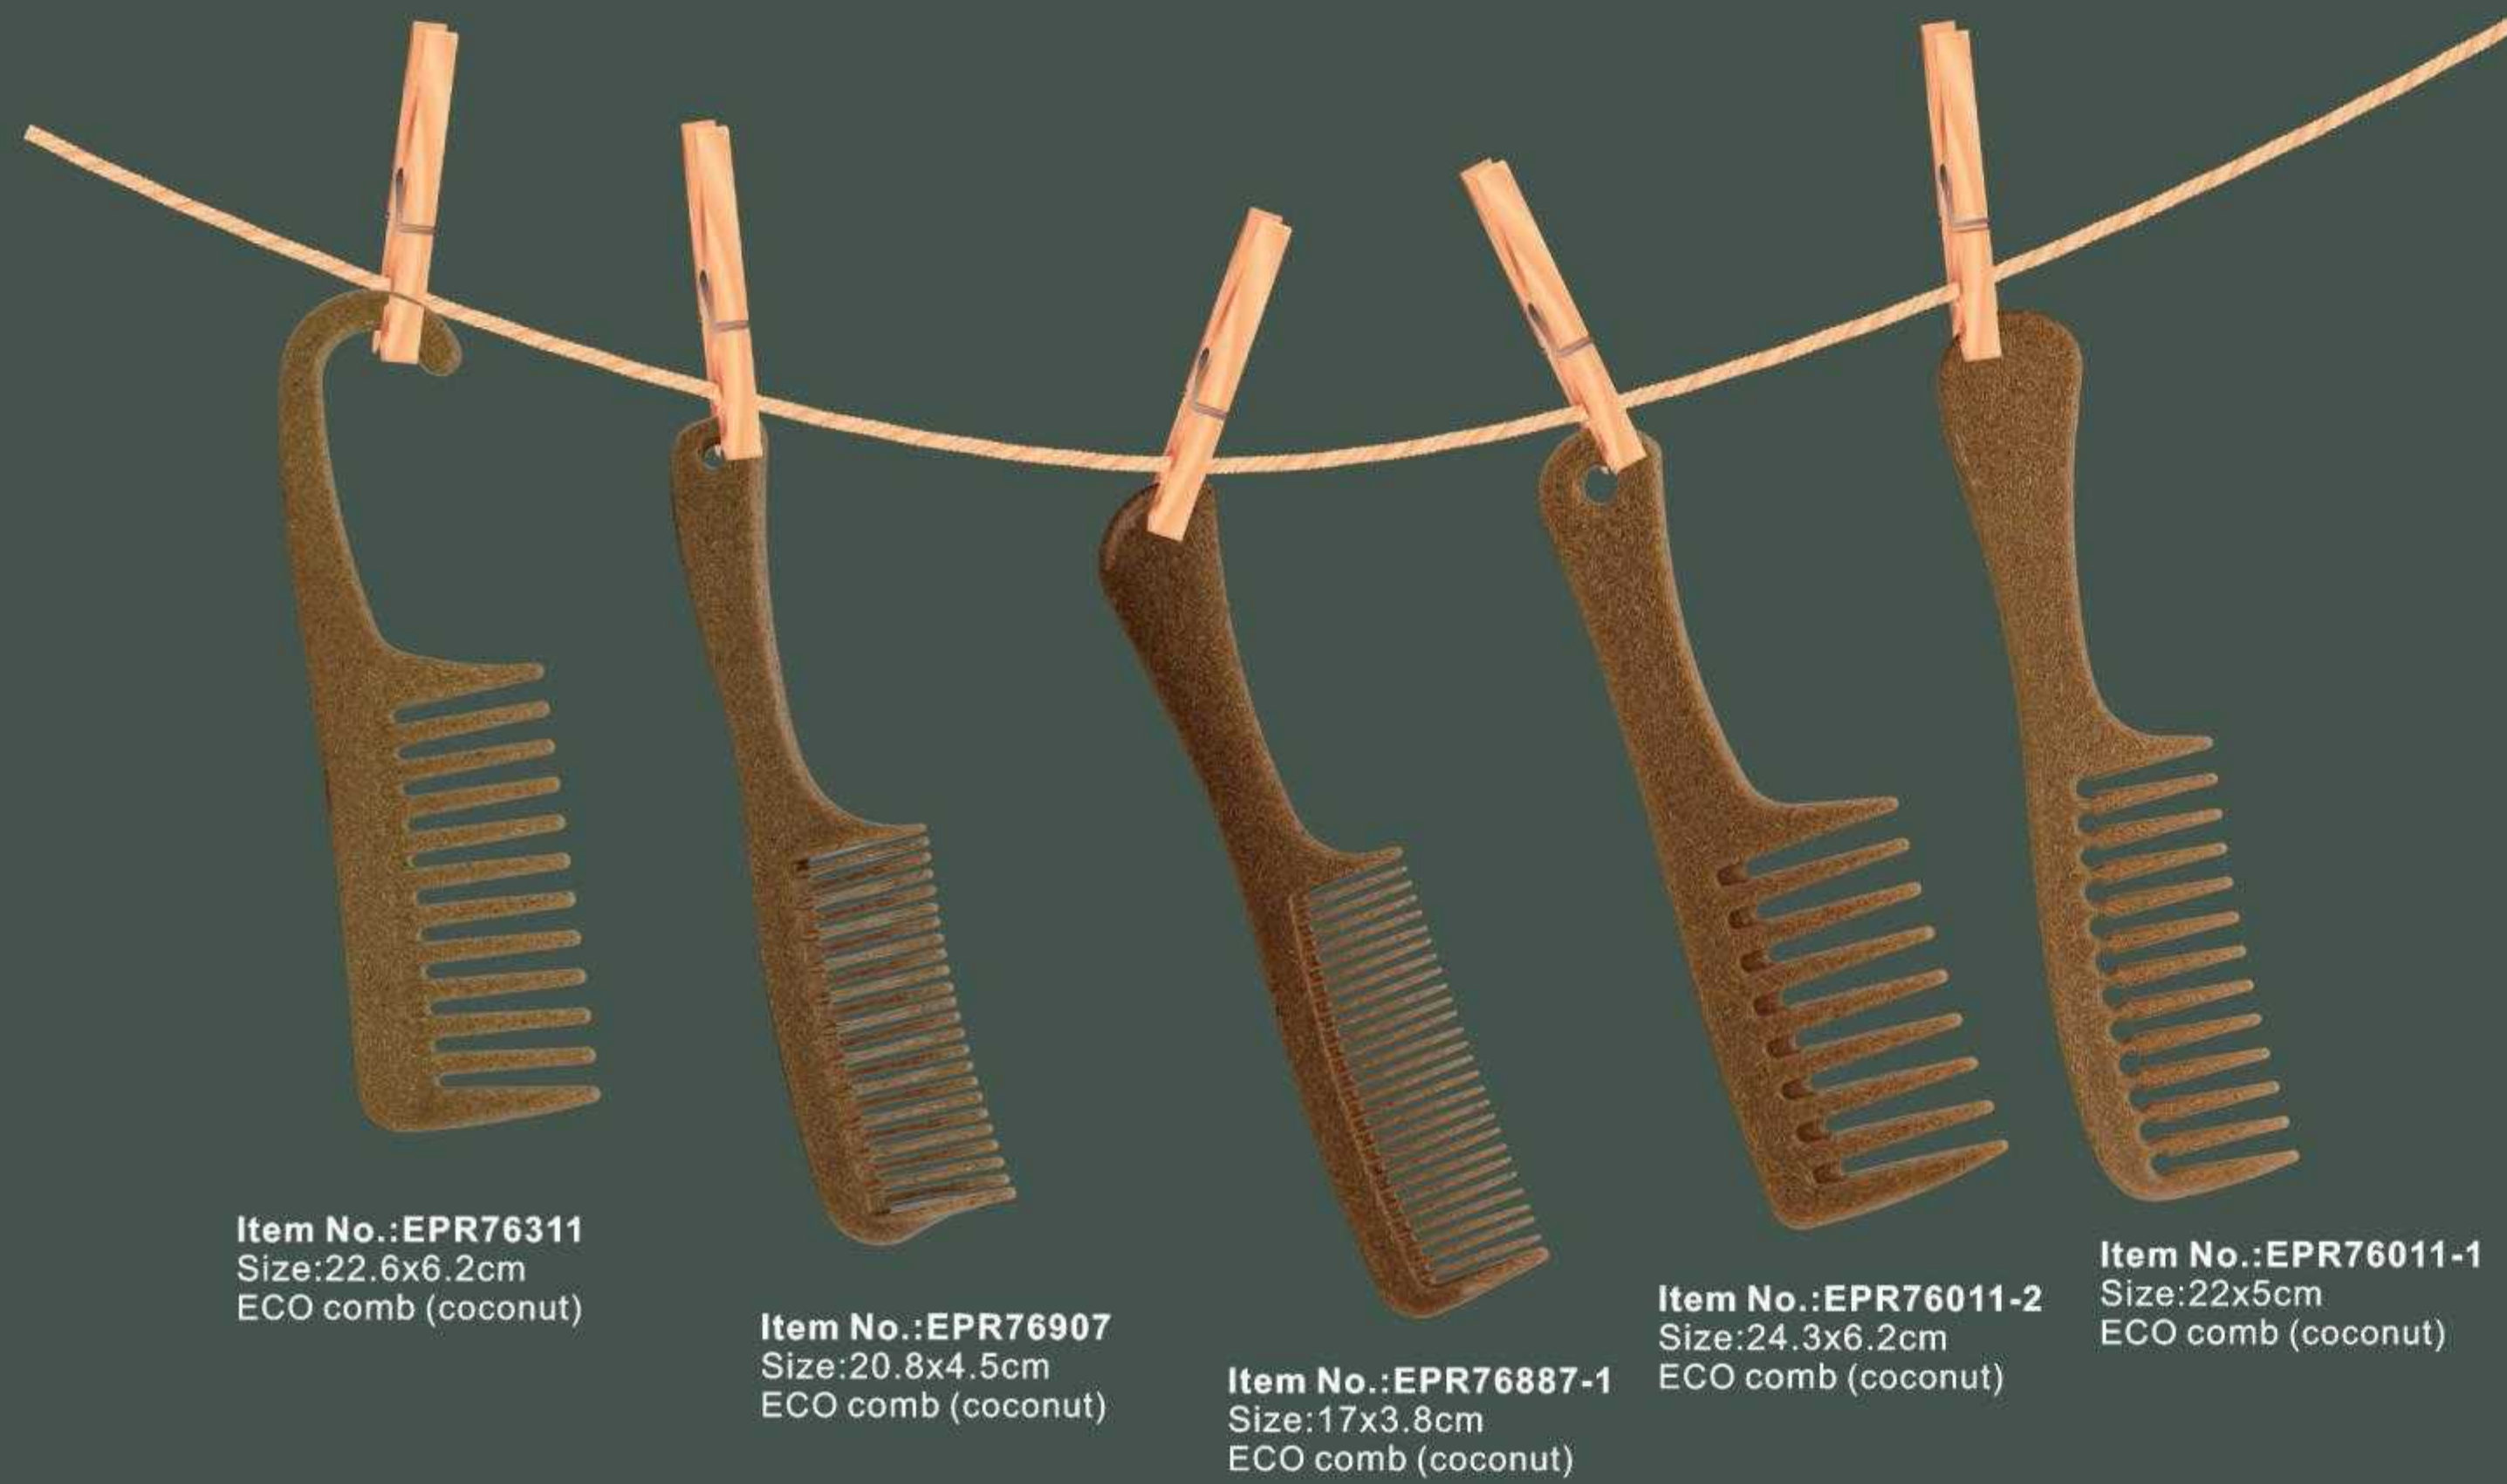

Item No.:EPM9551-90
Size:24x6cm
Hair brush(wheat straw;coconut;
coffee grounds;bamboo fiber)

Original Form Nature Go Back To Nature

Biodegradable material refers to natural microorganisms, such as bacteria, fungi and algae function, can be degraded into low molecular materials. in order to reduce the pollution to human and environment.

Item No.:EPM9515-90
Size:25.5xDIA2.5cm
Hair brush(wheat straw;coconut;
coffee grounds;bamboo fiber)

Item No.:EPM9516-90
Size:25.5xDIA3.7cm
Hair brush(wheat straw;coconut;
coffee grounds;bamboo fiber)

Item No.:EPM9508-90
Size:25.5xDIA4.4cm
Hair brush(wheat straw;coconut;
coffee grounds;bamboo fiber)

Item No.:EPM9552-90
Size:25.5x8.5cm
Hair brush(wheat straw;coconut;
coffee grounds;bamboo fiber)

Item No.:EPR76311
Size:22.6x6.2cm
ECO comb (coconut)

Item No.:EPR76907
Size:20.8x4.5cm
ECO comb (coconut)