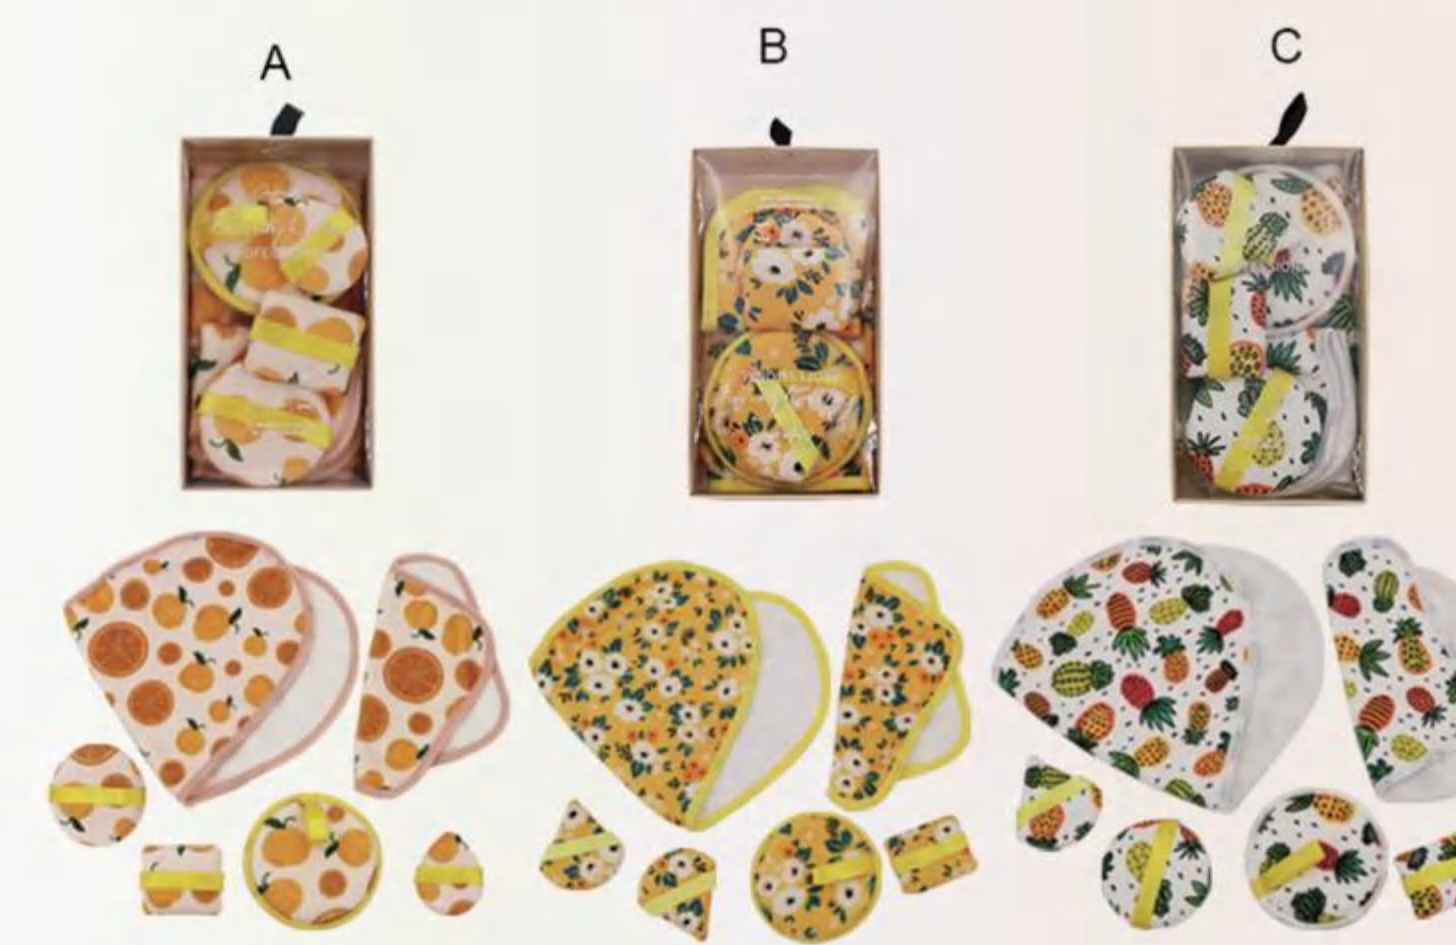

Item No:R56271-37
Size:13.6x21.3cm

Item No:R56271-42
Size:19.5x1.6x15cm

Item No:R56271-41
Size:19.5x1.6x15cm

Item No:R56271-45
Size:12.7x17cm

Item No:R56271-40
Size:15x1x14cm

Item No:R56271-44
Size:10x1x17cm

Item No:R56271-35
Size:7.5x1.5x17.7cm

Item No:R56271-36
Size:7.5x1.5x17.7cm

Item No:R56271-33
Size:8.5x1.5x19.5cm

Item No:R56271-34
Size:9x1.5x17.7cm

Item No:R56271-134
Size:11x4.6x15cm

Item No:R56271-135
Size:11x4.6x15cm

Item No:R56271-136
Size:11x17.5cm/28.5x17.5cm

Item No:R56271-137
Size:11x17.5cm/28.5x17.5cm

Item No:R56271-192

Item No:R56271-193

Brush

Makeup Brush Set

UPGRADE YOUR BRUSH COLLECTION WITH THESE MUST-HAVE MAKEUP BRUSHES.
These makeup brushes are crafted from luxuriously soft and synthetic fibres that bring out the best in liquid, cream and powder products, for an easy, even and picture-perfect application. The ergonomically designed handles allow for a firm grip so you can define, blend and sculpt with ease.