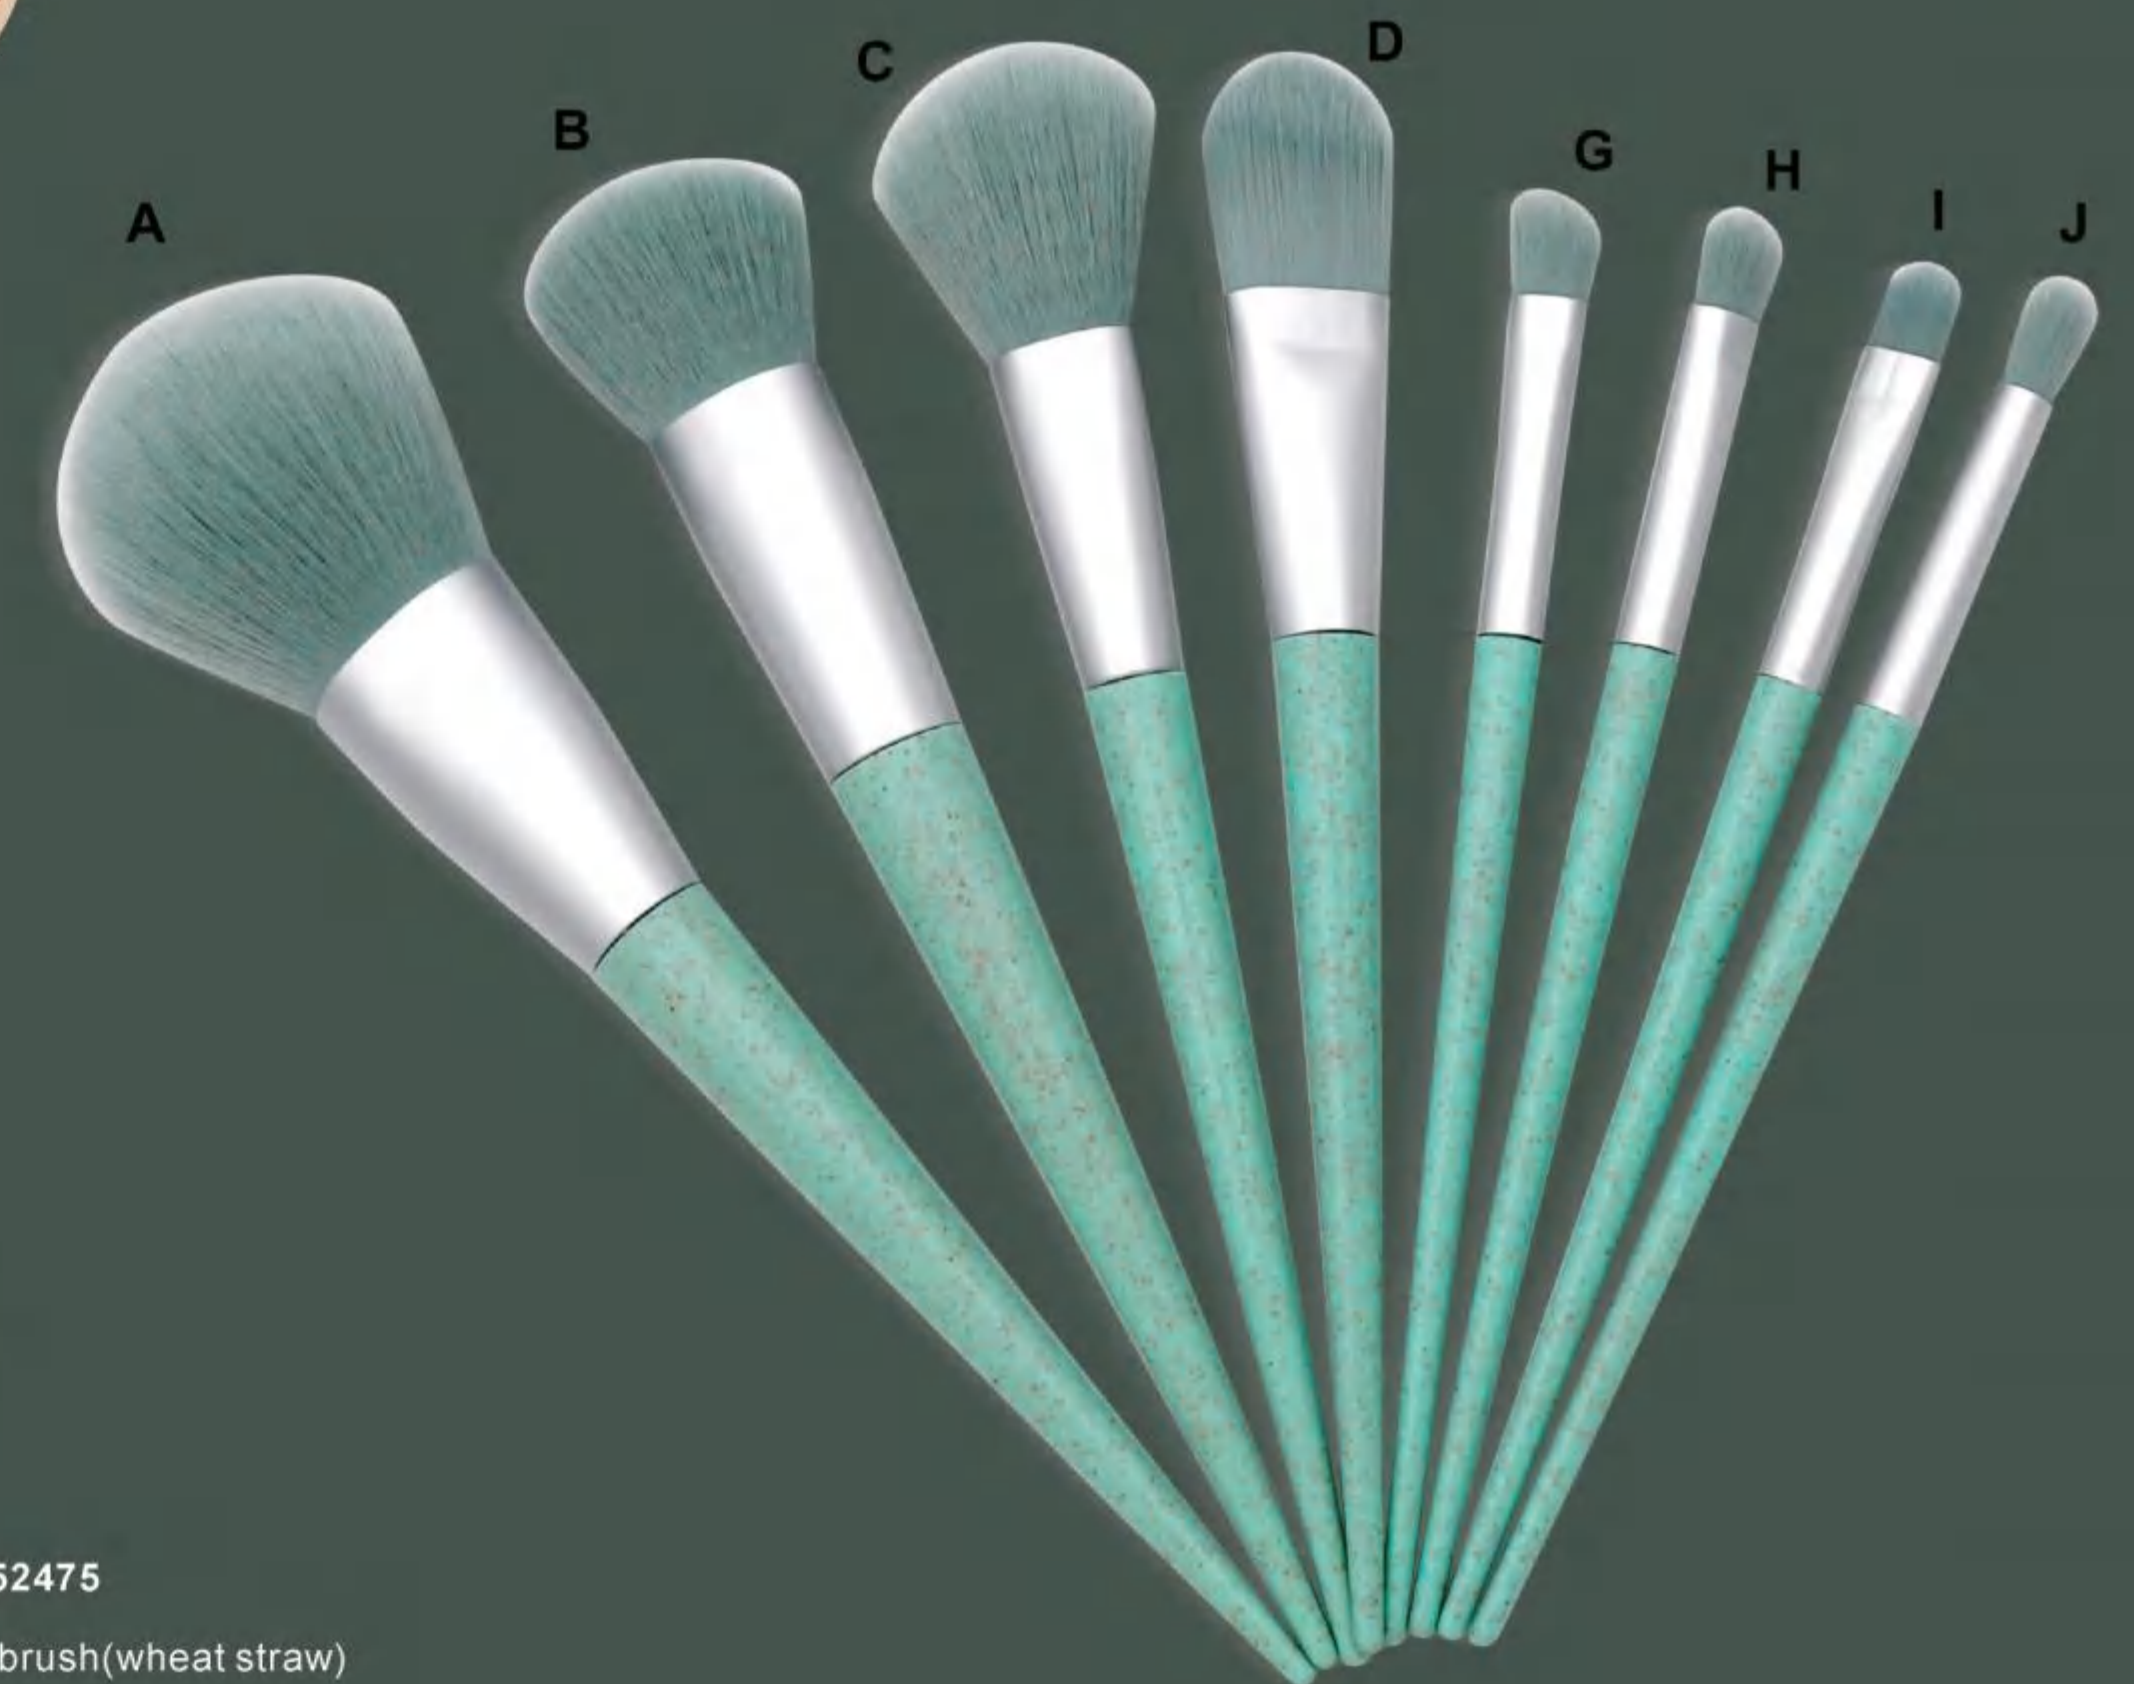

Item No.:EPR76454-30
Size:21.5x7.5cm
(WHEAT STRAW)

Rice Hull Wheat Straw Corn Starch

A New Revolution In The Material World

ORIGINAL & NATURE HAIR BRUSH

Coffee Grounds Coconut Shred Bamboo Fiber Rice Hull

Item No.:EPR93211-6
Size:18.8x12x4cm

Item No.:EPR89297
Size:A:8x7cm50g
B:8x18.5cm64g
C:6.2x15.5cm

Item No.:EPR83204
Size:10x6x5cm
(COFFEE GROUND)

INTIMATE CONTACT WITH NATURE MAKEUP BRUSH

Item No.:EPR55499
Size: 18cm
ECO cosmetic brush sets (coconut)

INTIMATE CONTACT WITH NATURE MAKEUP BRUSH

Item No.:EPR52475
Size: 19cm
ECO cosmetic brush(wheat straw)

BIODEGRADABLE MASCARA BRUSH

Item No.:EPR52852
Size:9.8x0.7cm
ECO mascara brush (coconut)

Item No.:EPR52854-1
Size:10.5x0.7cm
ECO mascara brush (coconut)