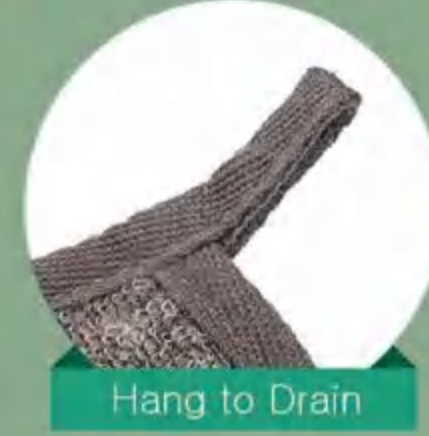

Item No.:R56270-457
Size:10.5x4.1x14cm

Item No.:R56270-460
Size:14x11.3x4.1cm

Easy to Foam

Reinforced Edge

Hang to Drain

2-SIDED BAMBOO WASHCLOTH

Front: Nylon with activated carbon, suitable for exfoliating and deep cleansing
Back: Bamboo fiber, suitable for facial cleans and delicate skin