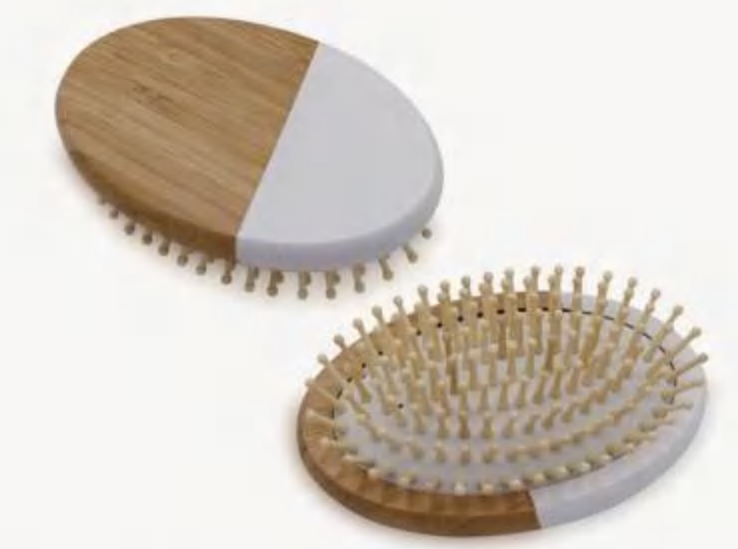

Item No:R78107-25
Size:12.2x5x1.5cm

Item No:R78107-26
Size:12.2x5.6x1.1cm

HAIR SALON SERIES

scalp massage stimulate the hair follicles, increase blood circulation and metabolism, maintain healthy and beautiful hair. Efficient and flexible, supple easy to shape and massage hair comb, three-dimensional level, abundance of natural hair.

Item No:R78107-29
Size:8x8x3.7cm

Item No:R78107-30
Size:8x8x3.7cm

Item No:R78107-31
Size:7.5x5.5cm

Item No:R78107-32
Size:6x5.5x1.5cm

Item No:R78107-33
Size:9.5x6cm

Item No:R78716
Size:12x8x2.7cm

THE SALON WITH STYLE FEEL GOOD ABOUT YOURSELF

Create Your Style

Keeping your hair fresh at the salon

Item No:R56271-121
Size:24x4.4x12cm

Item No:R56271-118
Size:24x4.4x12cm

Item No:R56271-119
Size:24x4.4x12cm

Item No:R56271-120
Size:24x4.4x12cm

Item No:R56271-125
Size:26.5x6x21cm