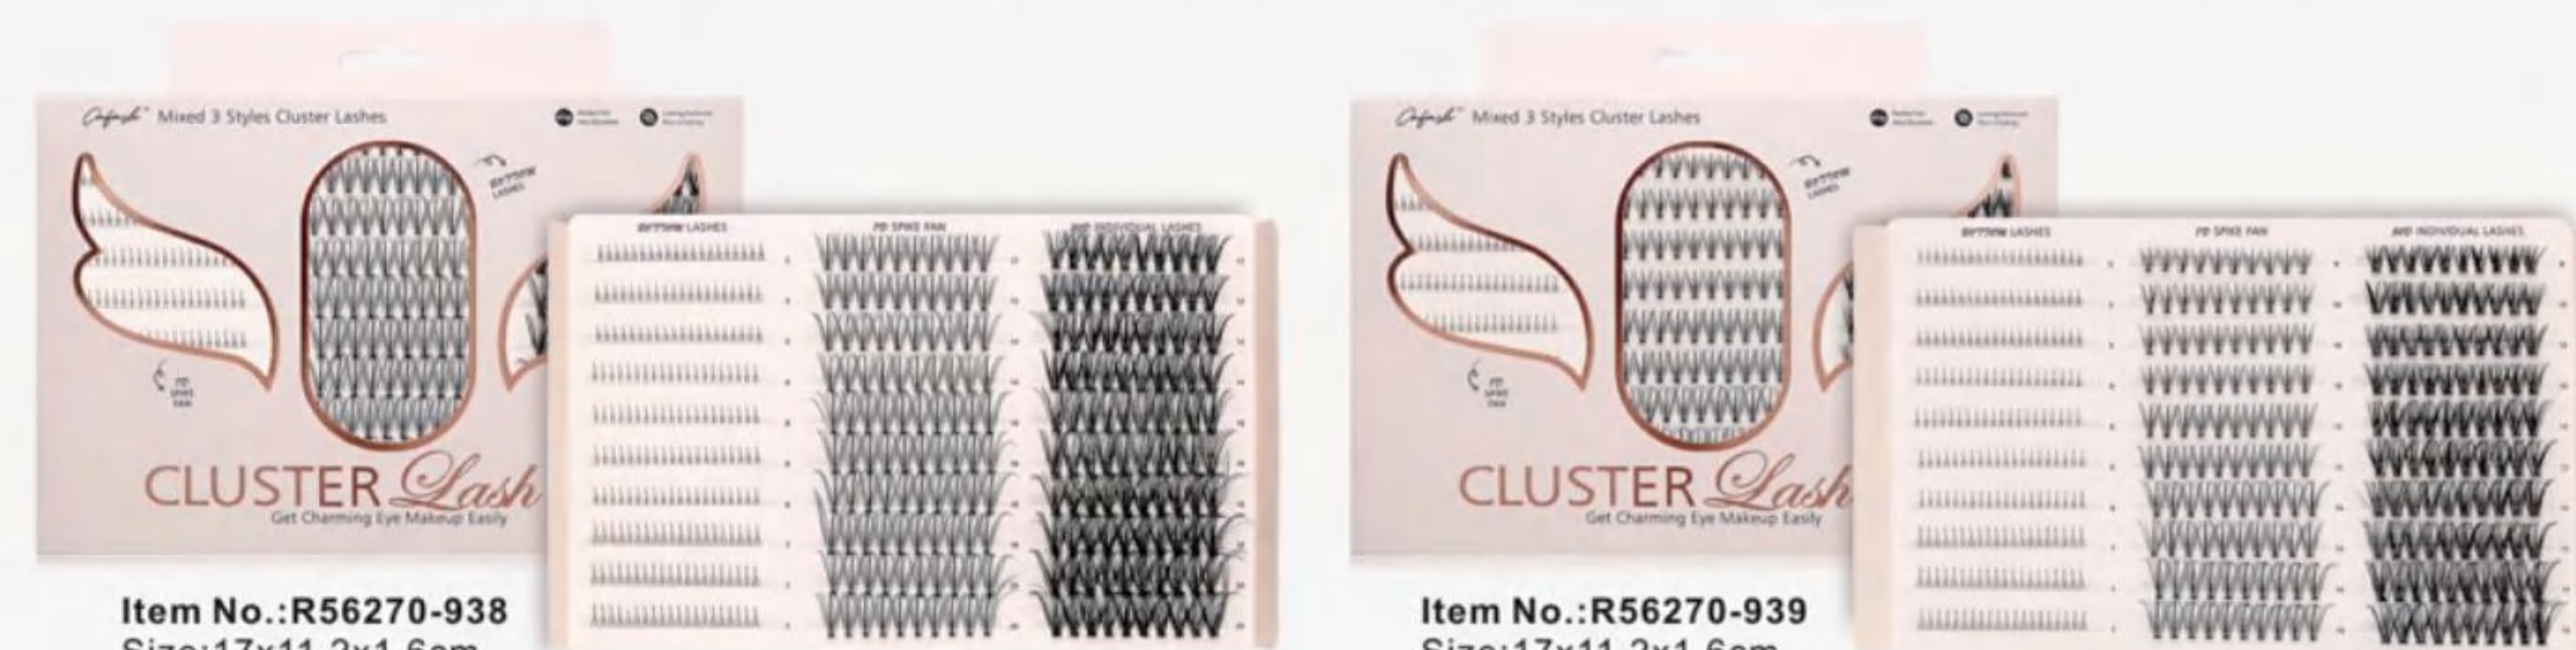

Item No.:R56270-938
Size:17x11.2x1.6cm

Item No.:R56270-939
Size:17x11.2x1.6cm