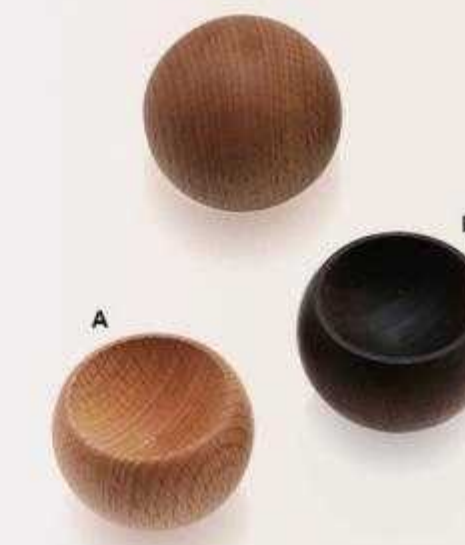

Best For Women / Girls

MAKEUP BRUSH SET

Essential face brushes, needed to create a seamless base, you will be reaching for this brush set to create any look.

Item No:R86012-10
Size:20.5x4.7cm

Item No:R86012-12
Size:20.5x6.5cm

Item No:R86012-11
Size:45.5x2.3cm

Item No:R85019-37
Size3x52cm

We Are Focus On Beauty Products

Item No:R79103-3
Size:15x10.5x3cm

Item No:B85002-4
Size:10.4x3.5x3.9cm

Item No:R57417-2
Size:4x7cm

Item No:R45500-2
Size:22x4x1cm

Item No:R45500-5
Size:25.5x5.5x1.1cm

Item No:B64002-1
Size:30x12cm

Item No:C28104-2
Size:4.6x3.5cm

Item No:C28104-1
Size:23.5x3.4x2cm

Brush Makeup Brush Set

UPGRADE YOUR BRUSH COLLECTION WITH THESE MUST-HAVE MAKEUP BRUSHES.