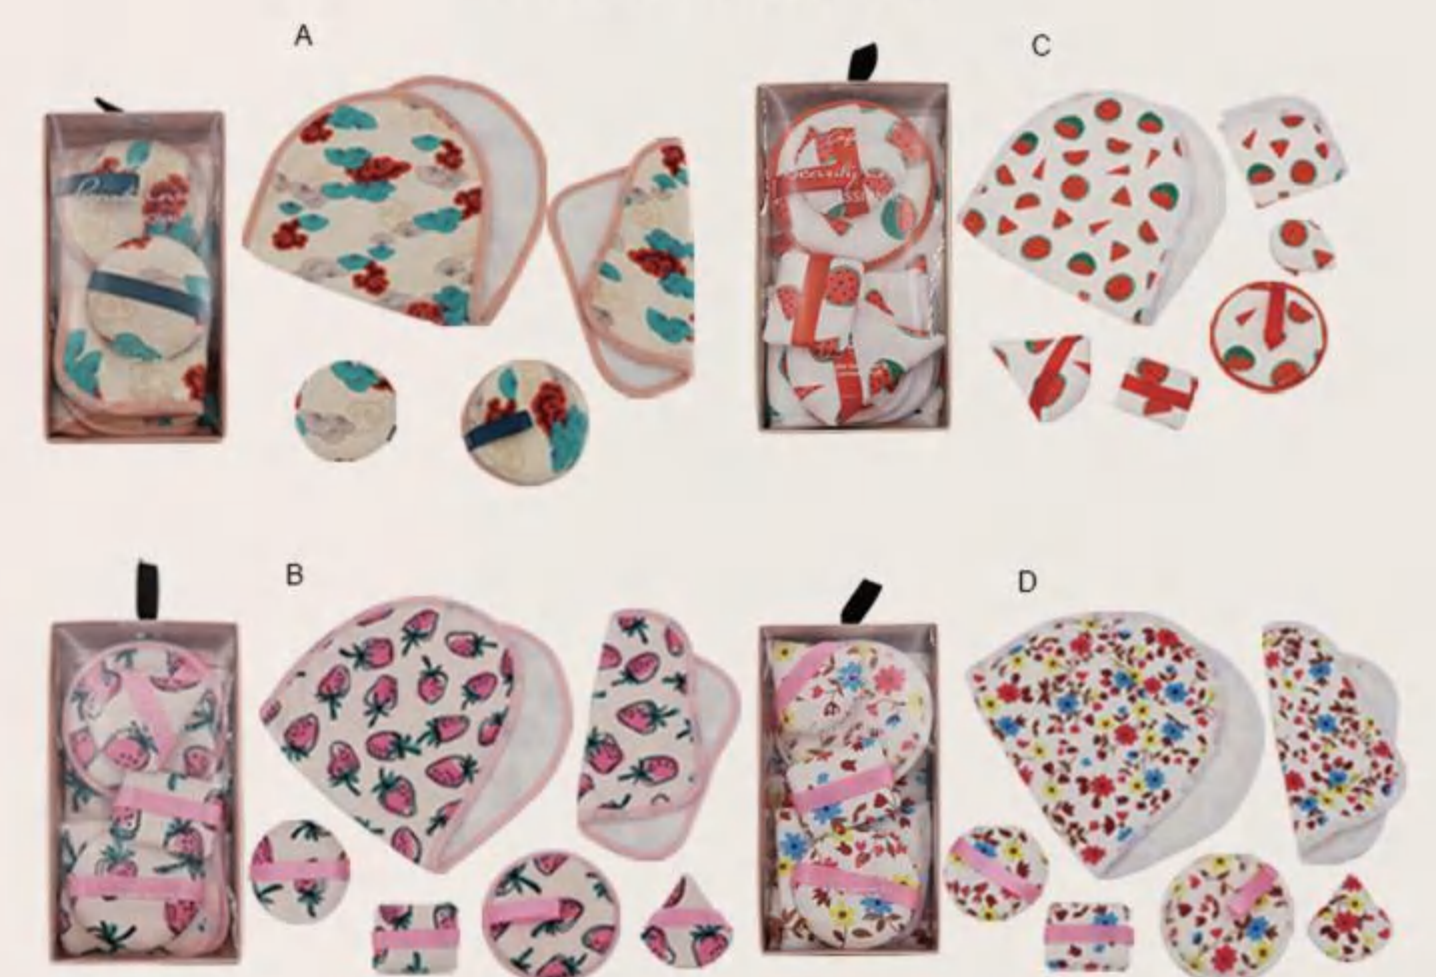

Item No:R56271-136
Size:11x17.5cm/28.5x17.5cm

Item No:R56271-137
Size:11x17.5cm/28.5x17.5cm

Item No:R56271-192

Item No:R56271-193

Brush

Makeup Brush Set

UPGRADE YOUR BRUSH COLLECTION WITH THESE MUST-HAVE MAKEUP BRUSHES.
These makeup brushes are crafted from luxuriously soft and synthetic fibres that bring out the best in liquid, cream and powder products, for an easy, even and picture-perfect application. The ergonomically designed handles allow for a firm grip so you can define, blend and sculpt with ease.