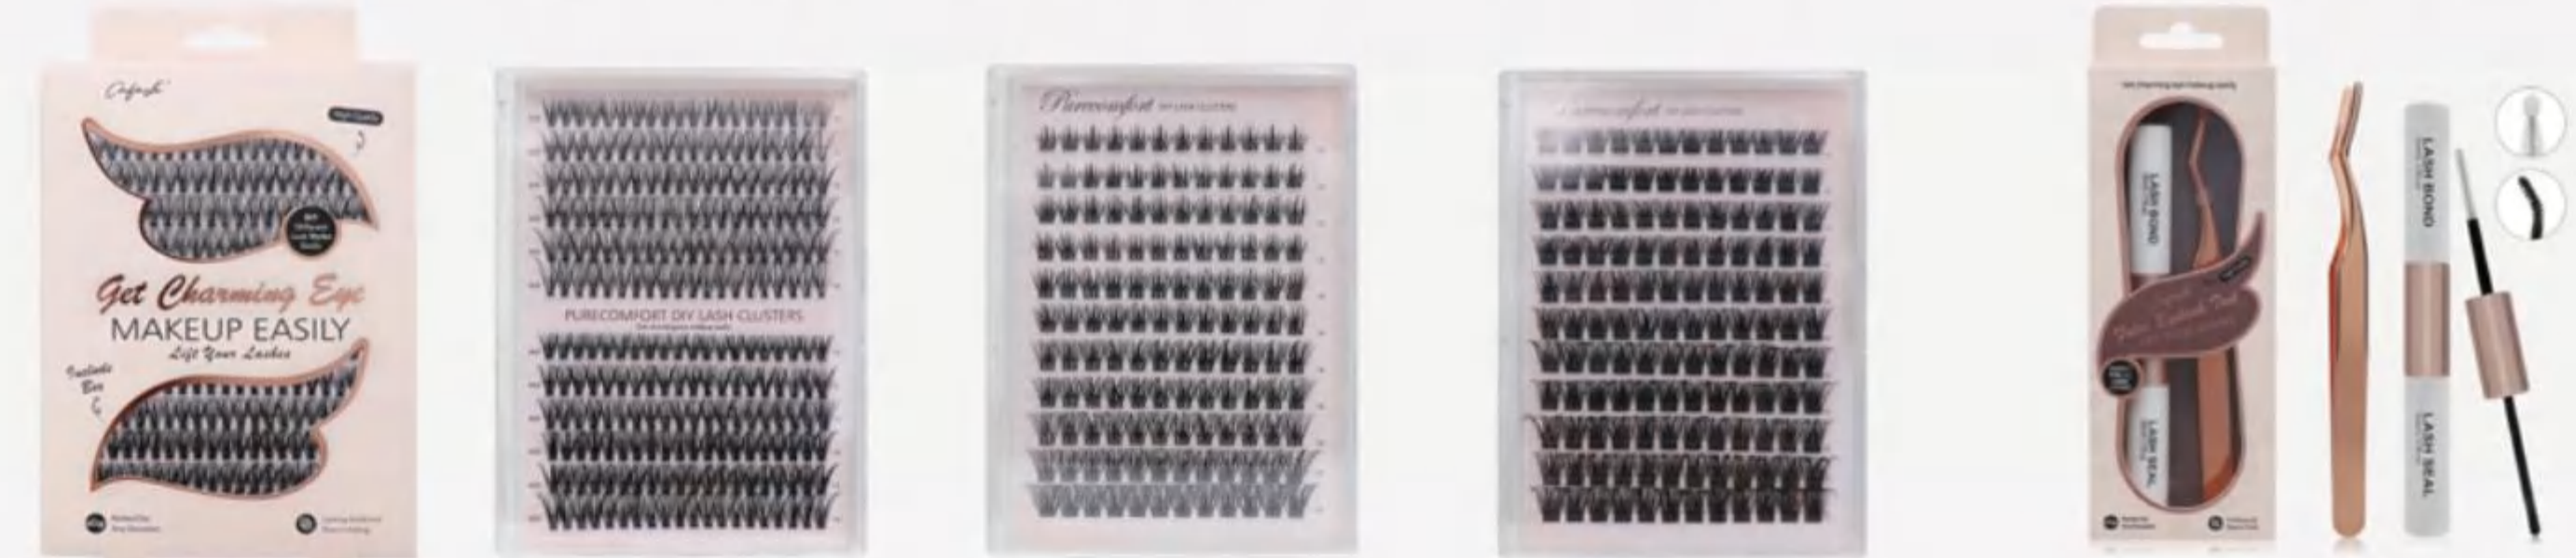

Item No.:R56270-917
Size:11x14.6x1.6cm

Item No.:R56270-916
Size:11x14.6x1.6cm

Item No.:R56270-915
Size:11x14.6x1.6cm

Item No.:R56270-918
Size:5.5x14x1.8cm