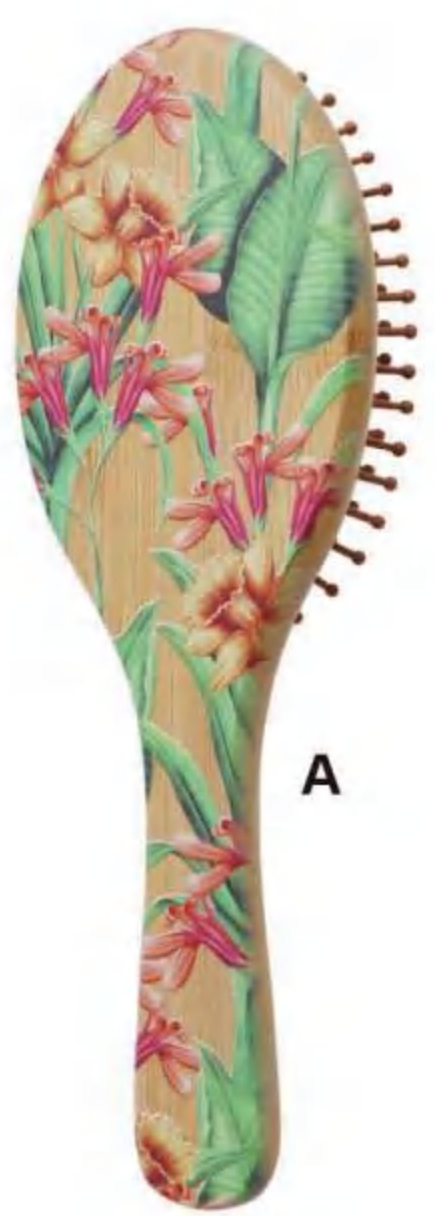

Good Cosmetic will Make you Happier and Relax

Bamboo Hair Brush Style

REDUCES STATIC for thick, curly and natural hair
Eco-friendly materials Ideal for even a sensitive scalp

Item No.: R78070-5
Size: 25x9x3, 5cm
Bamboo brush

A

B

C

Item No.: R92064-14
Size: 23x8x3, 5cm
Bamboo brush

A

B

C

Item No.: R92064-13
Size: 22x6, 5cm
Bamboo brush